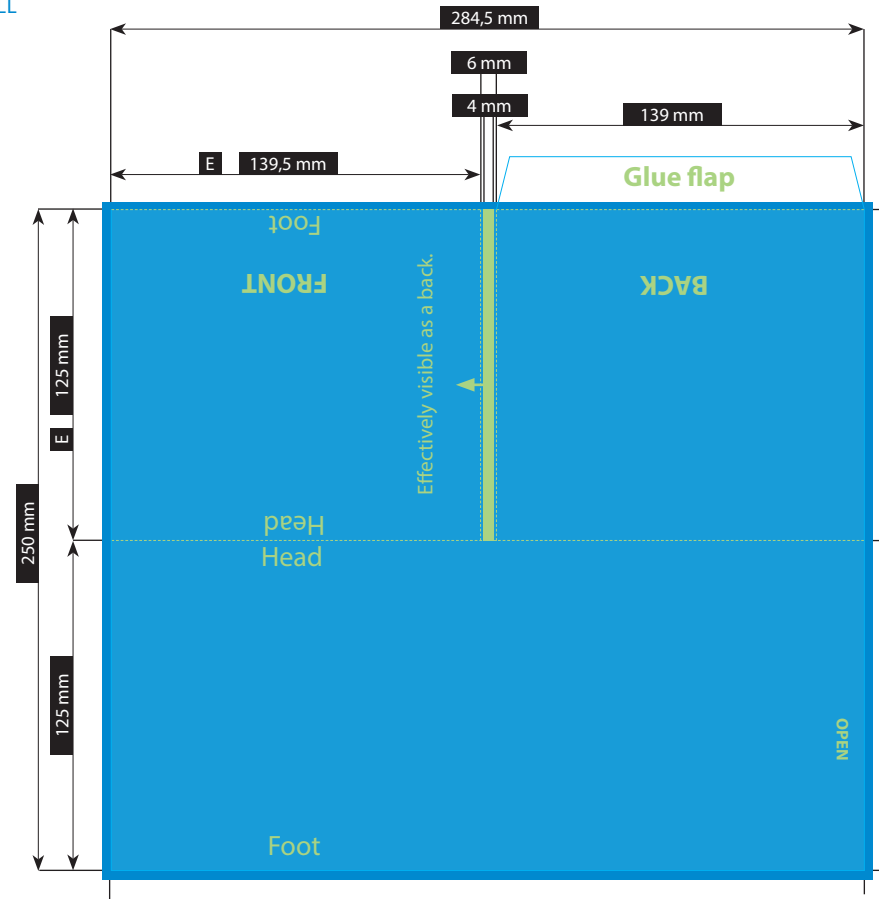

SPECIFICATION

CD-POCKET · 4 PAGES

REMUS SPINE · SEPARATE GROOVING · 1 POCKET ON RIGHT OPEN OUTSIDE · BACKSPINE WILL NOT BE PUNCHED OUT · 139,5 X 125 MM

Please consider the general printing specifications and the general product information.

Formats

Exclusively PDF, JPG, TIFF-Files

File-format/Bleed

Important information such as images and texts which are not intended to be cut off need to be placed 3-4 mm away from the border of the page.

3 mm bleed

Crop marks are not necessary!

Resolution

Images should at least have a resolution of 300 dpi.

Color/Color spectrum

Exclusively CMYK or greyscales

Fonts

Avoid the usage of fonts under 5 pt.
All fonts must be embedded or converted into outlines.

Illustrations are scaled to 35%.

FILE-FORMAT
WITH BLEED
290,5 x 256 mm

ENDFORMAT (E)
139,5 x 125 mm