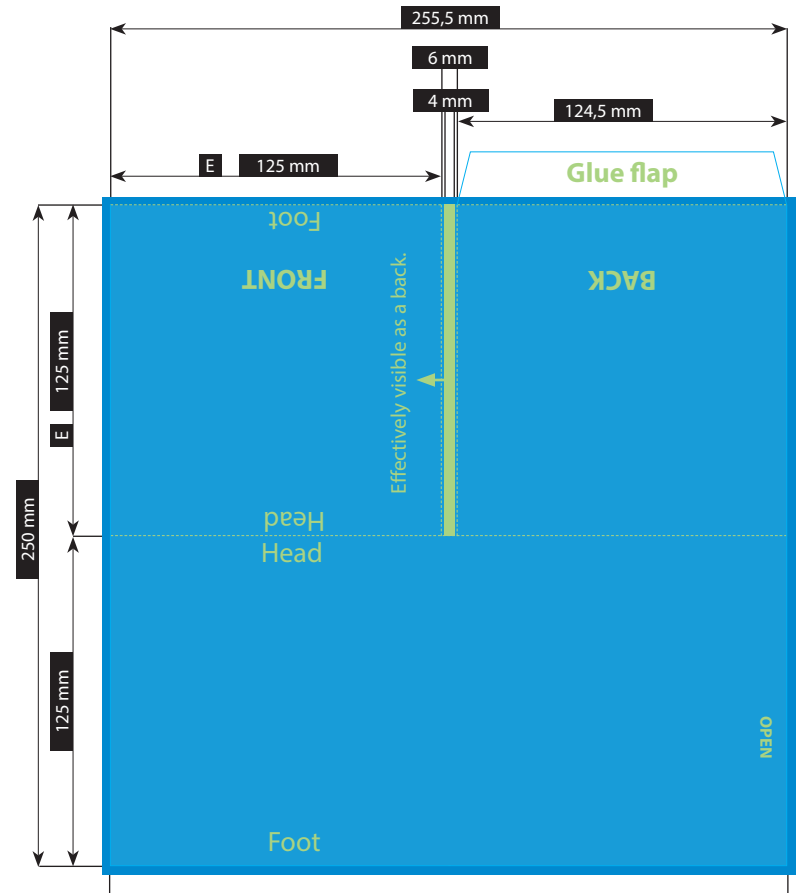

SPECIFICATION

CD-POCKET · 4 PAGES

REMUS SPINE · SEPARATE GROOVING · 1 POCKET ON RIGHT OPEN OUTSIDE · BACK-SPINE WILL NOT BE PUNCHED OUT · 125 X 125 MM

Please consider the general printing specifications and the general product information.

Formats

Exclusively PDF, JPG, TIFF-Files

File-format/Bleed

Important information such as images and texts which are not intended to be cut off need to be placed 3-4 mm away from the border of the page.

3 mm bleed

Crop marks are not necessary!

Resolution

Images should at least have a resolution of 300 dpi.

Color/Color spectrum

Exclusively CMYK or greyscales

Fonts

Avoid the usage of fonts under 5 pt.
All fonts must be embedded or converted into outlines.

FILE-FORMAT
WITH BLEED
261,5 x 256 mm

ENDFORMAT (E)
125 x 125 mm

Illustrations are scaled to 35%.