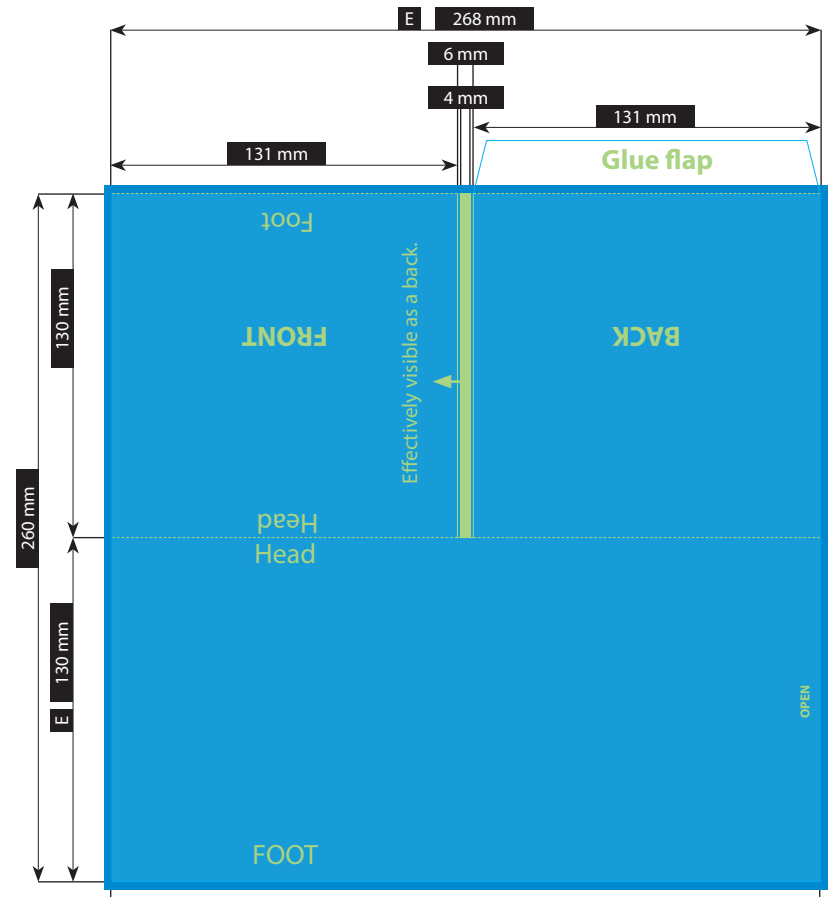

SPECIFICATION

CD-POCKET · 4 PAGES

REMUS SPINE · SEPARATE GROOVING · 1 POCKET ON RIGHT OPEN OUTSIDE · BACK-SPINE WILL NOT BE PUNCHED OUT · 130 X 131 MM

Please consider the general printing specifications and the general product information.

Formats

Exclusively PDF, JPG, TIFF-Files

File-format/Bleed

Important information such as images and texts which are not intended to be cut off need to be placed 3-4 mm away from the border of the page.

3 mm bleed

Crop marks are not necessary!

Resolution

Images should at least have a resolution of 300 dpi.

Color/Color spectrum

Exclusively CMYK or greyscales

Fonts

Avoid the usage of fonts under 5 pt.
All fonts must be embedded or converted into outlines.

Illustrations are scaled to 35%.

FILE-FORMAT
WITH BLEED
274 x 266 mm

ENDFORMAT (E)
131 x 130 mm