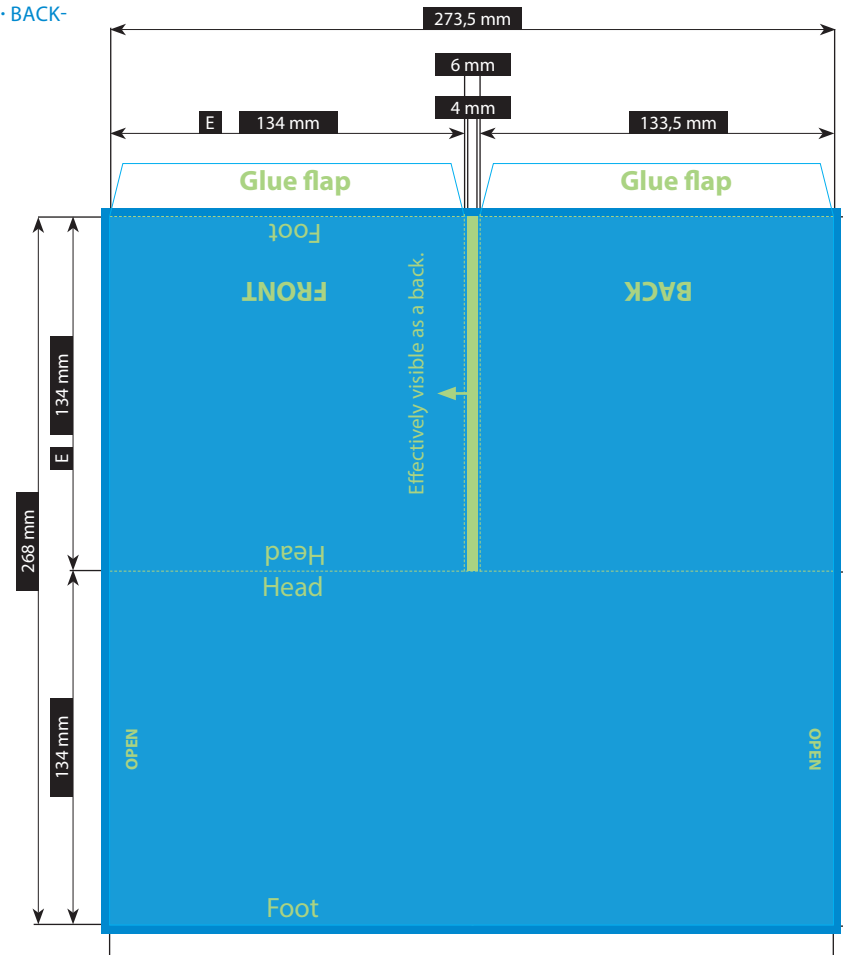

SPECIFICATION

CD-POCKET · 4 PAGES

REMUS SPINE · SEPARATE GROOVING · 2 POCKETS ON THE LEFT AND RIGHT OPEN OUTSIDE · BACK-SPINE WILL NOT BE PUNCHED OUT · 134 X 134 MM

Please consider the general printing specifications and the general product information.

Formats

Exclusively PDF, JPG, TIFF-Files

File-format/Bleed

Important information such as images and texts which are not intended to be cut off need to be placed 3-4 mm away from the border of the page.

3 mm bleed

Crop marks are not necessary!

Resolution

Images should at least have a resolution of 300 dpi.

Color/Color spectrum

Exclusively CMYK or grayscales

Fonts

Avoid the usage of fonts under 5 pt.
All fonts must be embedded or converted into outlines.

Illustrations are scaled to 35%.

FILE-FORMAT
WITH BLEED
279,5 x 274 mm

ENDFORMAT (E)
134 x 134 mm