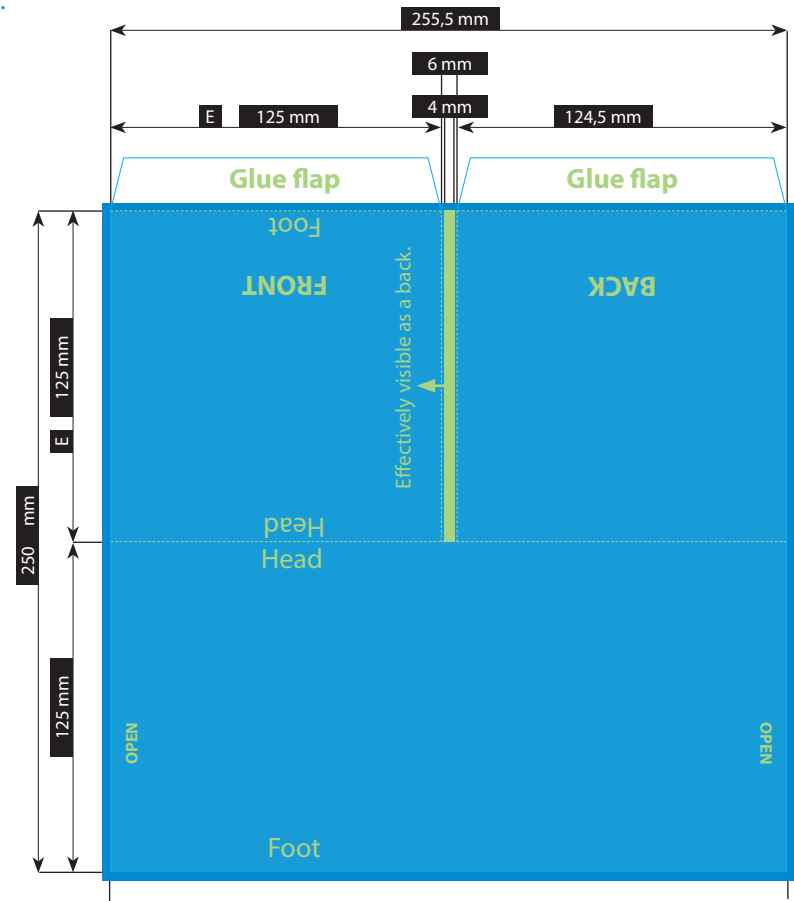

SPECIFICATION

CD-POCKET · 4 PAGES

REMUS SPINE · SEPARATE GROOVING · 2 POCKETS ON THE LEFT AND RIGHT OPEN OUTSIDE · BACKSPINE WILL NOT BE PUNCHED OUT · 125 X 125 MM

Please consider the general printing specifications and the general product information.

Illustrations are scaled to 35%.

FILE-FORMAT
WITH BLEED
261,5 x 256 mm

ENDFORMAT (E)
125 x 125 mm