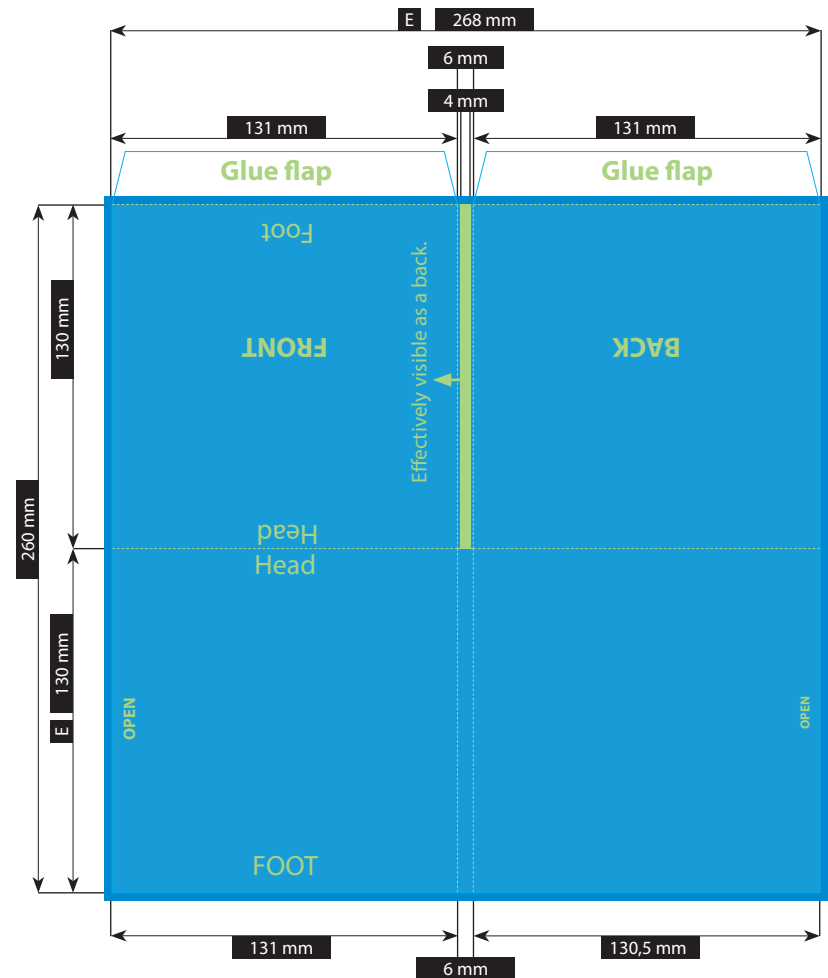

Important information such as images and texts which are not intended to be cut off need to be placed 3-4 mm away from the border of the page.

3 mm bleed

Crop marks are not necessary!

Resolution

Images should at least have a resolution of 300 dpi.

Color/Color spectrum

Exclusively CMYK or grayscales

Fonts

Avoid the usage of fonts under 5 pt.
All fonts must be embedded or converted into outlines.

Illustrations are scaled to 35%.

FILE-FORMAT
WITH BLEED
274 x 266 mm

ENDFORMAT (E)
131 x 130 mm