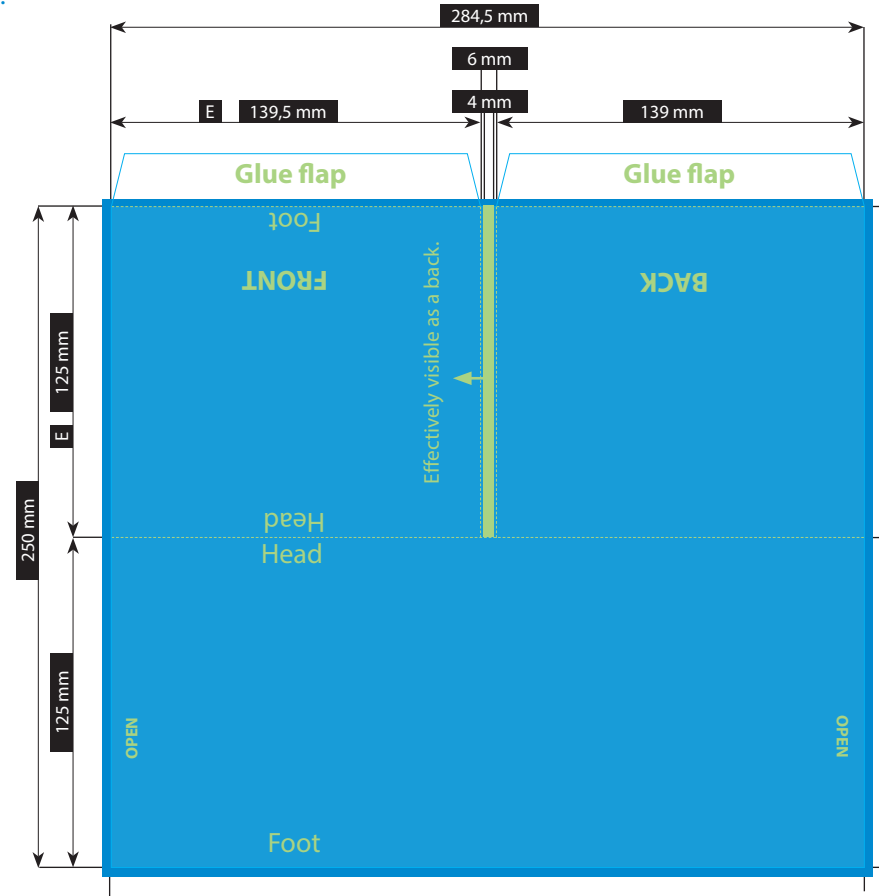

SPECIFICATION

CD-POCKET · 4 PAGES

REMUS SPINE · SEPARATE GROOVING · 2 POCKETS ON THE LEFT AND RIGHT OPEN OUTSIDE · BACKSPINE WILL NOT BE PUNCHED OUT · 139,5 X 125 MM

Please consider the general printing specifications and the general product information.

Formats

Exclusively PDF, JPG, TIFF-Files

File-format/Bleed

Important information such as images and texts which are not intended to be cut off need to be placed 3-4 mm away from the border of the page.

3 mm bleed

Crop marks are not necessary!

Resolution

Images should at least have a resolution of 300 dpi.

Color/Color spectrum

Exclusively CMYK or grayscales

Fonts

Avoid the usage of fonts under 5 pt.
All fonts must be embedded or converted into outlines.

Illustrations are scaled to 35%.

FILE-FORMAT
WITH BLEED
290,5 x 256 mm

ENDFORMAT (E)
139,5 x 125 mm