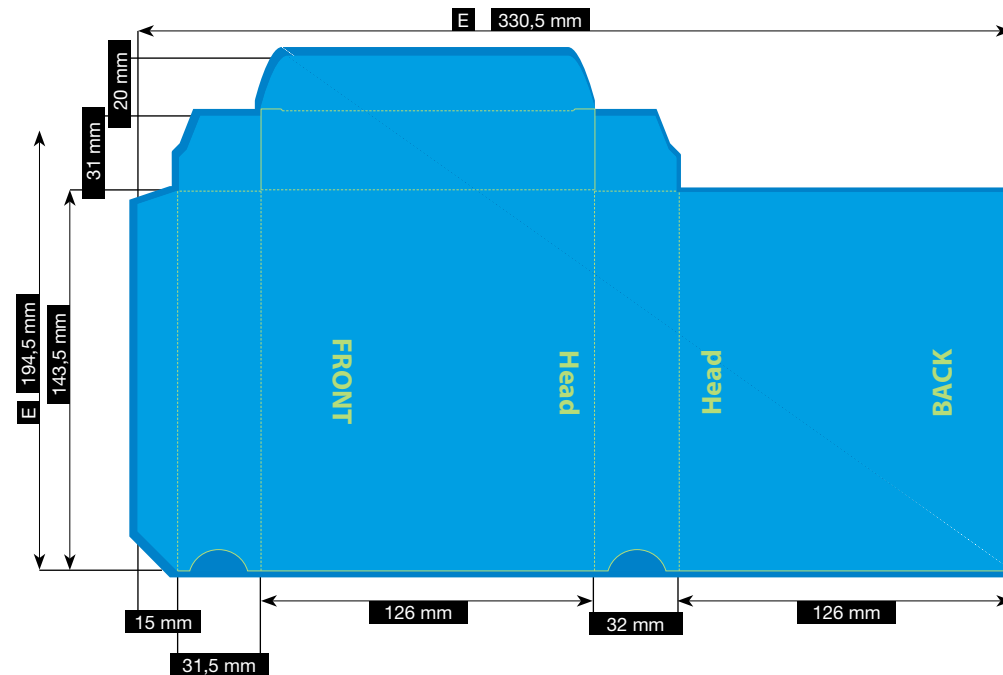

Important information such as images and texts which are not intended to be cut off need to be placed 3-4 mm away from the border of the page.
3 mm bleed

Crop marks are not necessary!

Resolution

Images should at least have a resolution of 300 dpi.

Color/Color spectrum

Exclusively CMYK or grayscales

Fonts

Avoid the usage of fonts under 5 pt.
All fonts must be embedded or converted into outlines.

Illustrations are scaled to 35%.

FILE-FORMAT
WITH BLEED
336,5 x 200,5 mm

ENDFORMAT (E)
330,5 x 194,5 mm

VER140.1

Stand: 02/2023 · SCHUBER #140.1