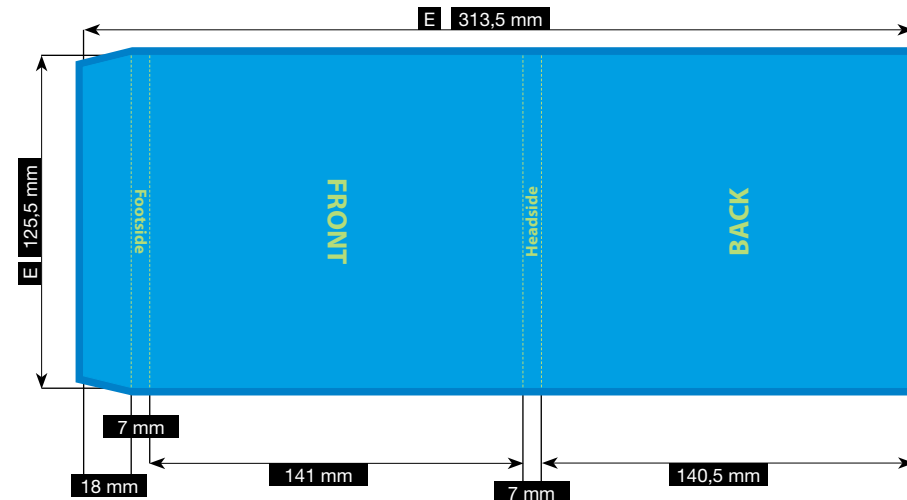

SPEZIFIKATION

O-CARD FOR ONE CD-PAC

Please consider the general printing specifications and the general product information.

Formats

Exclusively PDF, JPG, TIFF-Files

File-format/Bleed

Important information such as images and texts which are not intended to be cut off need to be placed 3-4 mm away from the border of the page.
3 mm bleed

Crop marks are not necessary!

Resolution

Images should at least have a resolution of 300 dpi.

Color/Color spectrum

Exclusively CMYK or grayscales

Fonts

Avoid the usage of fonts under 5 pt.
All fonts must be embedded or converted into outlines.

Illustrations are scaled to 35%.

FILE-FORMAT
WITH BLEED
319,5 x 131,5 mm

ENDFORMAT (E)
313,5 x 125,5 mm