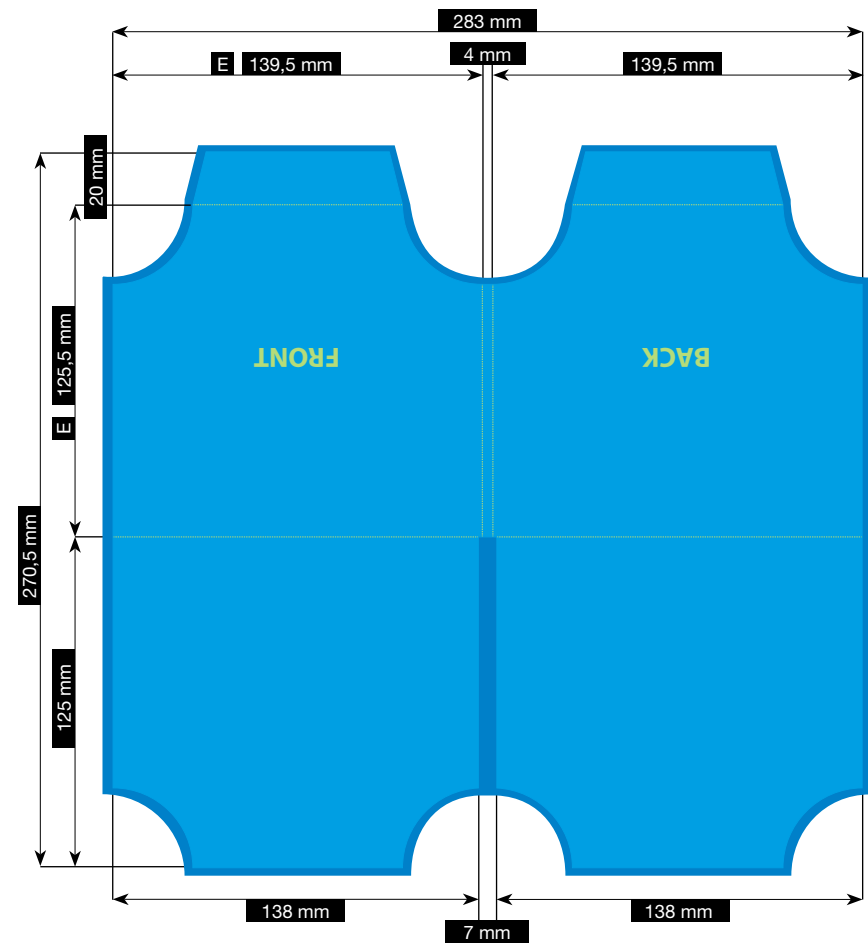

SPEZIFIKATION

CD-SLEEVE · 4 PAGES

TWO SLEEVES ON THE LEFT AND RIGHT

OUTSIDE AND INSIDE OPEN | ROUNDED EDGES

Please consider the general printing specifications and the general product information.

Formats

Exclusively PDF, JPG, TIFF-Files

File-format/Bleed

Important information such as images and texts which are not intended to be cut off need to be placed 3-4 mm away from the border of the page.
3 mm bleed

Crop marks are not necessary!

Resolution

Images should at least have a resolution of 300 dpi.

Color/Color spectrum

Exclusively CMYK or grayscales

Fonts

Avoid the usage of fonts under 5 pt.
All fonts must be embedded or converted into outlines.

Illustrations are scaled to 35%.

FILE-FORMAT
WITH BLEED
289 x 276,5 mm

ENDFORMAT (E)
139,5 x 125,5 mm