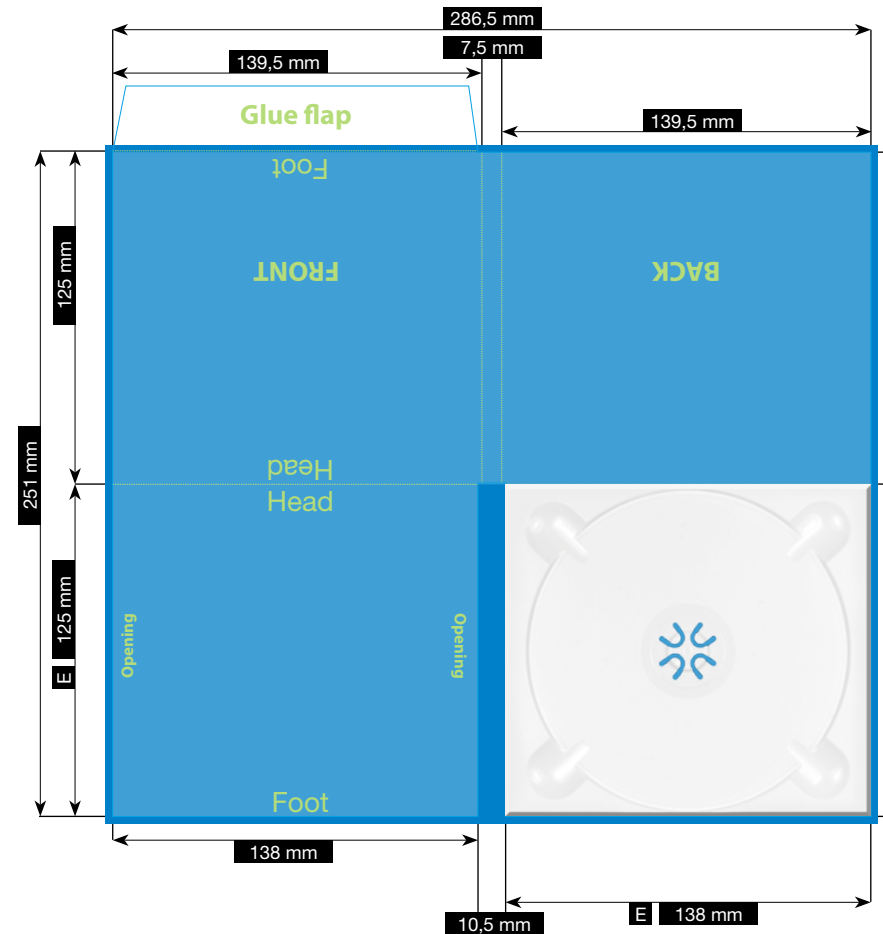

Specification

CD-PAC · 4 PAGES

TRAY RIGHT · WITH BOOKLETSLEEVE FOR 1,5 MM STRONG BOOKLET

Please consider the general printing specifications and the general product information.

Formats

Exclusively PDF, JPG, TIFF-Files

File-format/Bleed

Important information such as images and texts which are not intended to be cut off need to be placed 3-4 mm away from the border of the page.
3 mm bleed

Crop marks are not necessary!

Resolution

Images should at least have a resolution of 300 dpi.

Color/Color spectrum

Exclusively CMYK or grayscales

Fonts

Avoid the usage of fonts under 5 pt.
All fonts must be embedded or converted into outlines.

Illustrations are scaled to 35%.

FILE-FORMAT
WITH BLEED
292,5 x 256 mm

ENDFORMAT (E)
139,5 x 125 mm