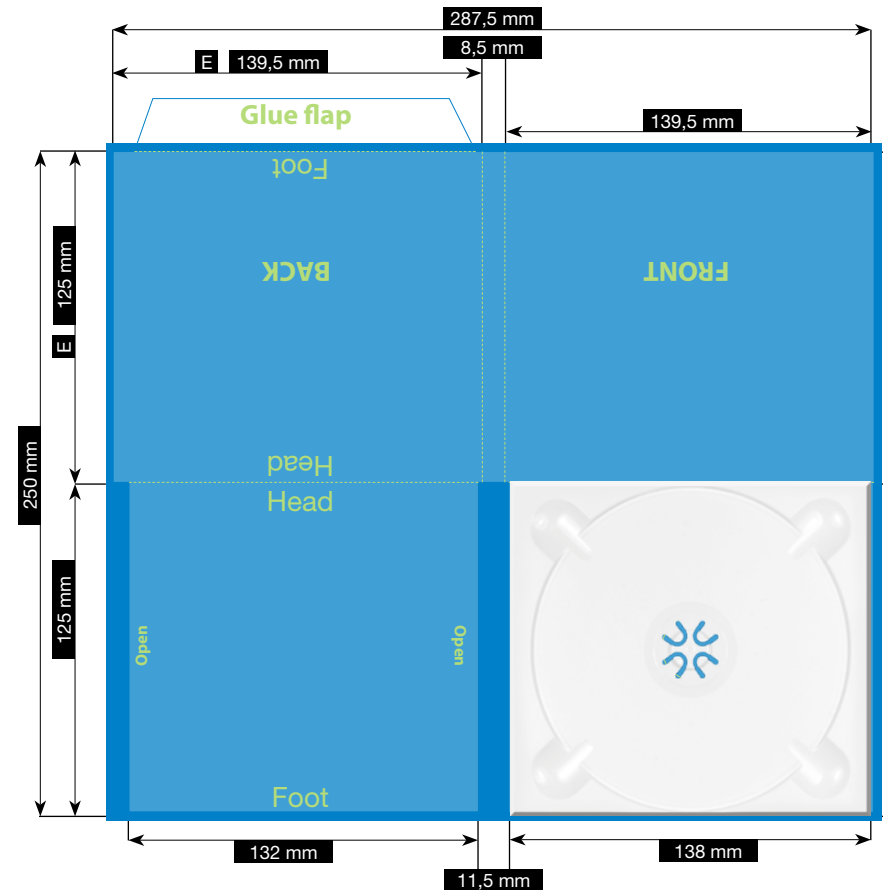

Specification

CD-PAC · 4 PAGES

TRAY ON THE RIGHT · WITH BOOKLETSLEEVE LEFT SHORTER AND BOTH SIDES OPEN
FOR 2 MM BOOKLET · 8,5 MM SPINE

Please consider the general printing specifications and the general product information.

Formats

Exclusively PDF, JPG, TIFF-Files

File-format/Bleed

Important information such as images and texts which are not intended to be cut off need to be placed 3-4 mm away from the border of the page.
3 mm bleed

Crop marks are not necessary!

Resolution

Images should at least have a resolution of 300 dpi.

Color/Color spectrum

Exclusively CMYK or grayscales

Fonts

Avoid the usage of fonts under 5 pt.
All fonts must be embedded or converted into outlines.

Illustrations are scaled to 35%.

FILE-FORMAT
WITH BLEED
293,5 x 256 mm

ENDFORMAT (E)
139,5 x 125 mm