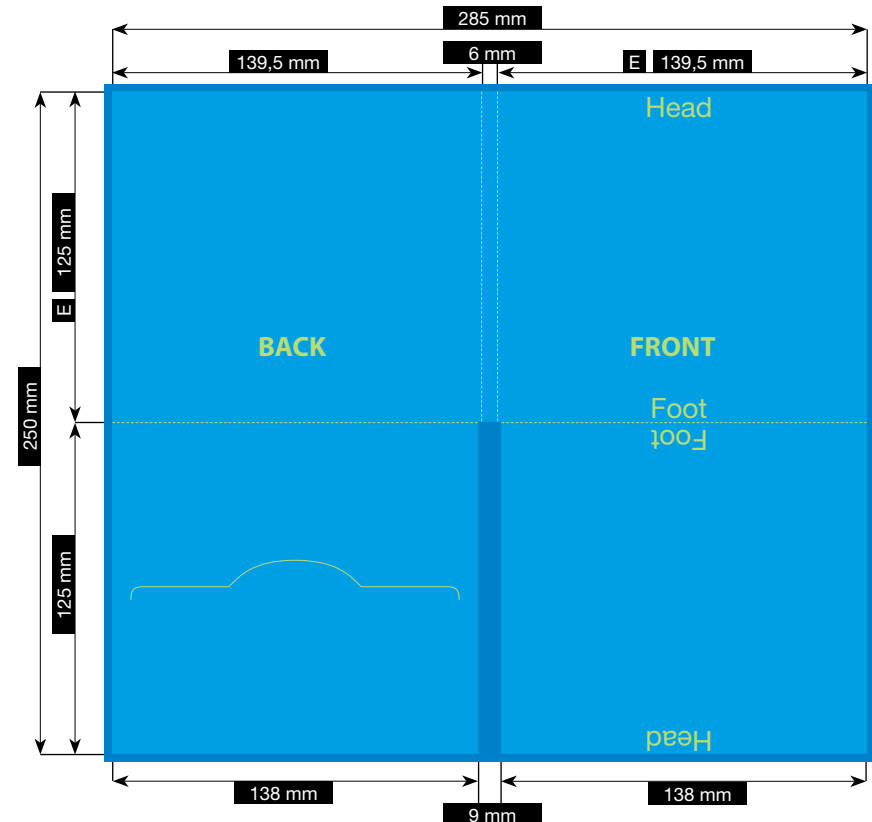

SPECIFICATION

CD-PAC · 4 PAGES

CD-SLOT ON THE RIGHT · WITHOUT A BOOKLET-SLOT · 6 MM SPINE

Please consider the general printing specifications and the general product information.

Formats

Exclusively PDF, JPG, TIFF-Files

File-format/Bleed

Important information such as images and texts which are not intended to be cut off need to be placed 3-4 mm away from the border of the page.
3 mm bleed

Crop marks are not necessary!

Resolution

Images should at least have a resolution of 300 dpi.

Color/Color spectrum

Exclusively CMYK or grayscales

Fonts

Avoid the usage of fonts under 5 pt.
All fonts must be embedded or converted into outlines.

Illustrations are scaled to 35%.

FILE-FORMAT
WITH BLEED
291 x 256 mm

ENDFORMAT (E)
139,5 x 125 mm