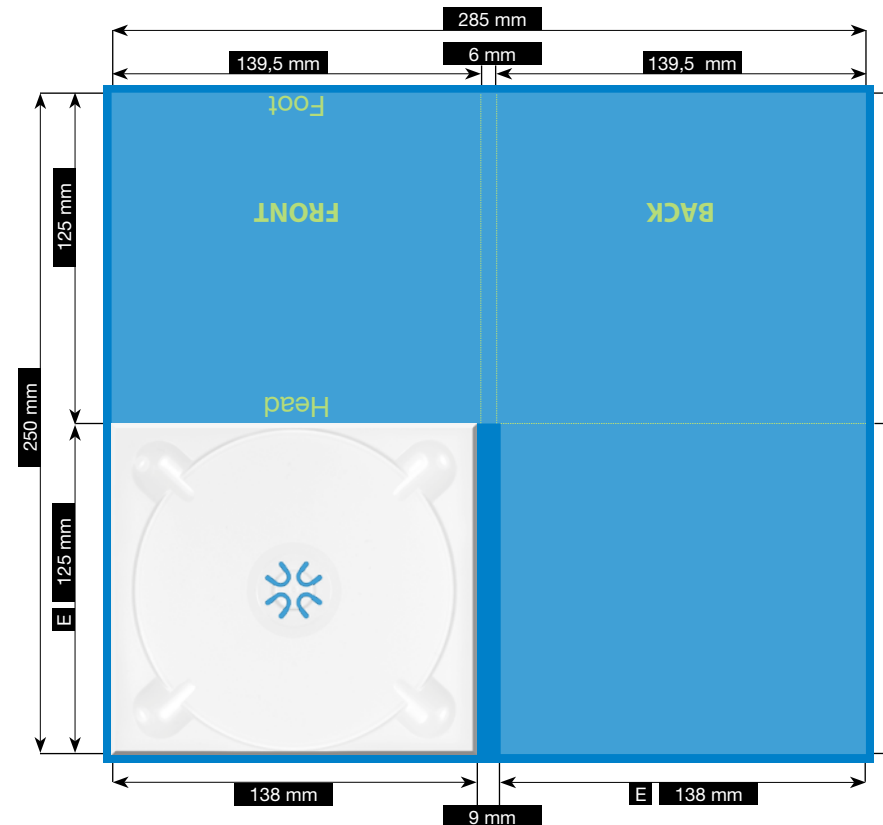

Important information such as images and texts which are not intended to be cut off need to be placed 3-4 mm away from the border of the page.
3 mm bleed

Crop marks are not necessary!

Resolution

Images should at least have a resolution of 300 dpi.

Color/Color spectrum

Exclusively CMYK or greyscales

Fonts

Avoid the usage of fonts under 5 pt.
All fonts must be embedded or converted into outlines.

Illustrations are scaled to 35%.

FILE-FORMAT
WITH BLEED
291 x 256 mm

ENDFORMAT (E)
139,5 x 125 mm