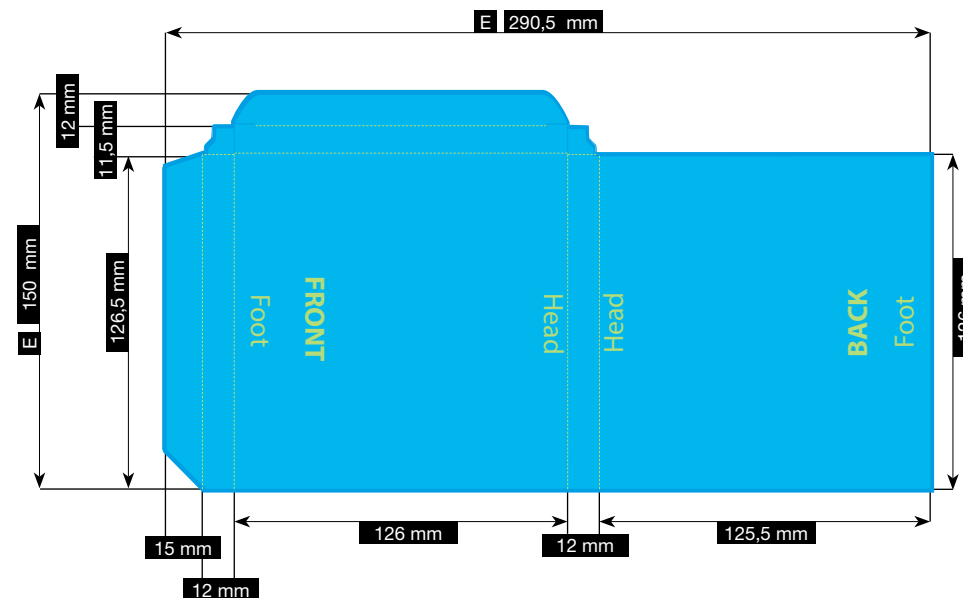

SPEZIFIKATION

SLIPCASE FOR 5 CARDBOARD POCKETS

Please consider the general printing specifications and the general product information.

Formats

Exclusively PDF, JPG, TIFF-Files

File-format/Bleed

Important information such as images and texts which are not intended to be cut off need to be placed 3-4 mm away from the border of the page.
3 mm bleed

Crop marks are not necessary!

Resolution

Images should at least have a resolution of 300 dpi.

Color/Color spectrum

Exclusively CMYK or grayscales

Fonts

Avoid the usage of fonts under 5 pt.
All fonts must be embedded or converted into outlines.

Illustrations are scaled to 35%.

FILE-FORMAT
WITH BLEED
296,5 x 156 mm

ENDFORMAT (E)
290,5 x 150 mm