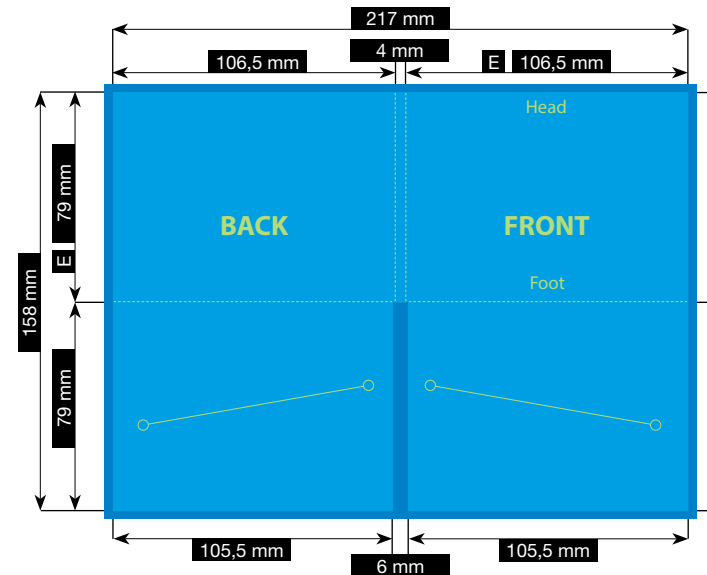

### File-format/Bleed

Important information such as images and texts which are not intended to be cut off need to be placed 3-4 mm away from the border of the page.  
**3 mm bleed**

Crop marks are not necessary!

### Resolution

Images should at least have a resolution of 300 dpi.

### Fonts

Avoid the usage of fonts under 5 pt.  
All fonts must be embedded or converted into outlines.

Illustrations are scaled to 35%.

FILE-FORMAT  
WITH BLEED  
223 x 164 mm

ENDFORMAT (E)  
106,5 x 79 mm