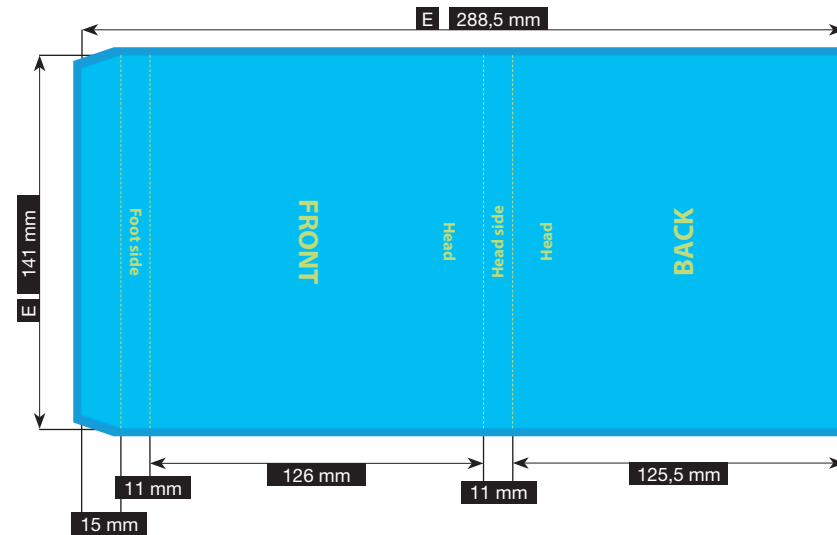

SPEZIFICATION

O-CARD FOR PAC

Please consider the general printing specifications and the general product information.

Formats

Exclusively PDF, JPG, TIFF-Files

File-format/Bleed

Important information such as images and texts which are not intended to be cut off need to be placed 3-4 mm away from the border of the page.
3 mm bleed

Crop marks are not necessary!

Resolution

Images should at least have a resolution of 300 dpi.

Color/Color spectrum

Exclusively CMYK or grayscales

Fonts

Avoid the usage of fonts under 5 pt.
All fonts must be embedded or converted into outlines.

Illustrations are scaled to 35%.

FILE-FORMAT
WITH BLEED
294,5 x 147 mm

ENDFORMAT (E)
288,5 x 141 mm

VER141

Stand: 03/2022 · SCHUBER #141