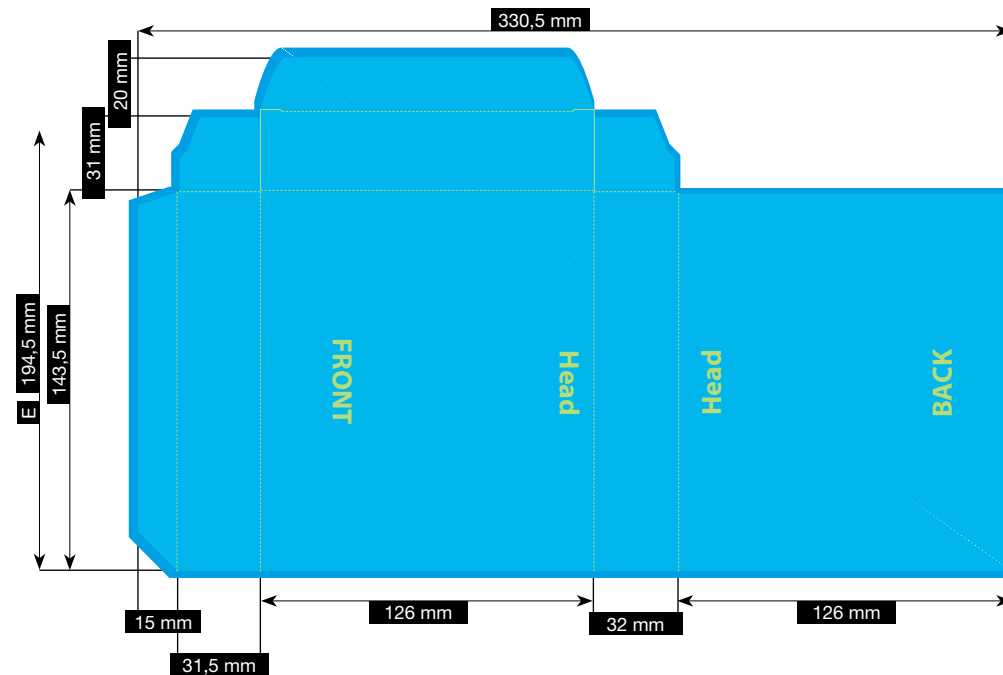

Specification

SLIPCASE FOR THREE CD JEWELCASES.

Please consider the general printing specifications and the general product information.

Formats

Exclusively PDF, JPG, TIFF-Files

File-format/Bleed

Important information such as images and texts which are not intended to be cut off need to be placed 3-4 mm away from the border of the page.
3 mm bleed

Crop marks are not necessary!

Resolution

Images should at least have a resolution of 300 dpi.

Color/Color spectrum

Exclusively CMYK or grayscales

Fonts

Avoid the usage of fonts under 5 pt.
All fonts must be embedded or converted into outlines.

Illustrations are scaled to 35%.

FILE-FORMAT
WITH BLEED
336,5 x 200,5 mm

ENDFORMAT (E)
330,5 x 194,5 mm

VER140

Stand: 04/2022 · SCHUBER #140