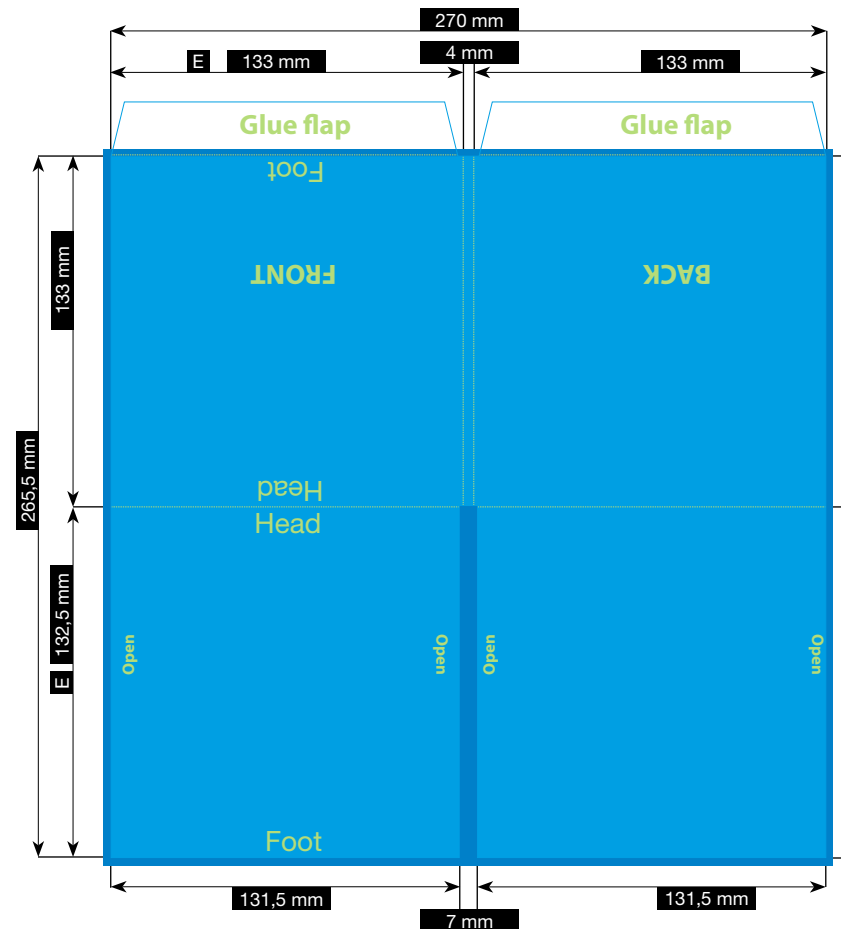

SPECIFICATION

CD-SLEEVE · 4 PAGES

TWO TUNNELSLEEVES

Please consider the general printing specifications and the general product information.

Formats

Exclusively PDF, JPG, TIFF-Files

File-format/Bleed

Important information such as images and texts which are not intended to be cut off need to be placed 3-4 mm away from the border of the page.
3 mm bleed

Crop marks are not necessary!

Resolution

Images should at least have a resolution of 300 dpi.

Color/Color spectrum

Exclusively CMYK or grayscales

Fonts

Avoid the usage of fonts under 5 pt.
All fonts must be embedded or converted into outlines.

Illustrations are scaled to 35%.

FILE-FORMAT
WITH BLEED
276 x 275,5 mm

ENDFORMAT (E)
133 x 133 mm

VER050.8

Stand: 03/2022 - CD-SLEEVE ST4725 #50.8