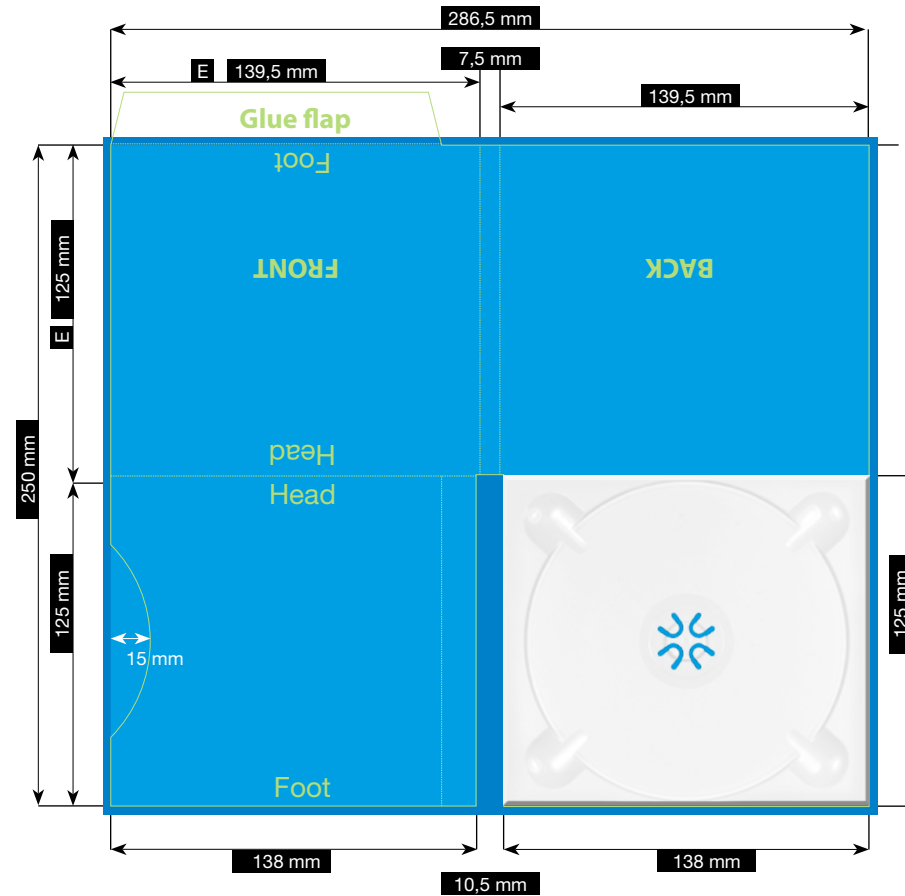

Specification

CD-PAC · 4 PAGES

TRAY ON THE RIGHT · POCKET OPEN ON THE LEFT WITH
HANDLE HOLE · FOR 1,5MM BOOKLET

Please consider the general printing specifications and the general product information.

Formats

Exclusively PDF, JPG, TIFF-Files

File-format/Bleed

Important information such as images and texts which are not intended to be cut off need to be placed 3-4 mm away from the border of the page.
3 mm bleed

Crop marks are not necessary!

Resolution

Images should at least have a resolution of 300 dpi.

Color/Color spectrum

Exclusively CMYK or grayscales

Fonts

Avoid the usage of fonts under 5 pt.
All fonts must be embedded or converted into outlines.

Illustrations are scaled to 35%.

FILE-FORMAT
WITH BLEED
292,5 x 256 mm

ENDFORMAT (E)
139,5 x 125 mm