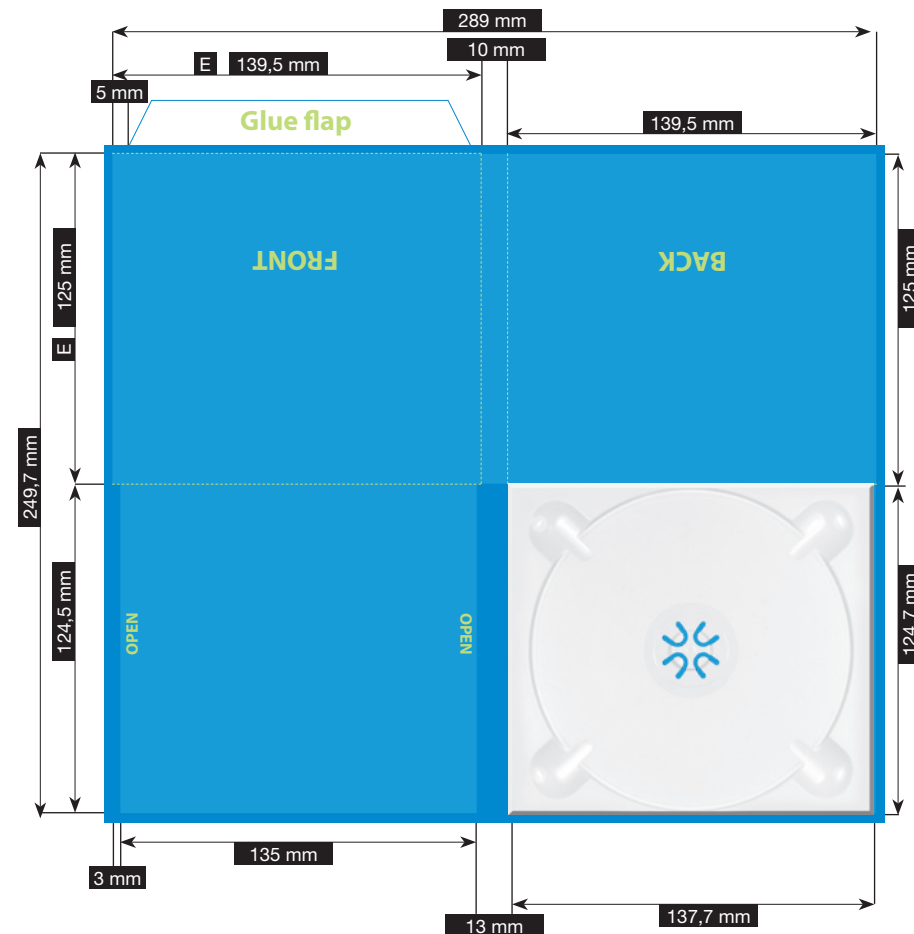

File-format/Bleed

Important information such as images and texts which are not intended to be cut off need to be placed 3-4 mm away from the border of the page.
3 mm bleed

Crop marks are not necessary!

Resolution

Images should at least have a resolution of 300 dpi.

Color/Color spectrum

Exclusively CMYK or grayscales

Fonts

Avoid the usage of fonts under 5 pt.
All fonts must be embedded or converted into outlines.

Illustrations are scaled to 35%.

FILE-FORMAT
WITH BLEED
295 x 255,7 mm

ENDFORMAT (E)
139,5 x 125 mm