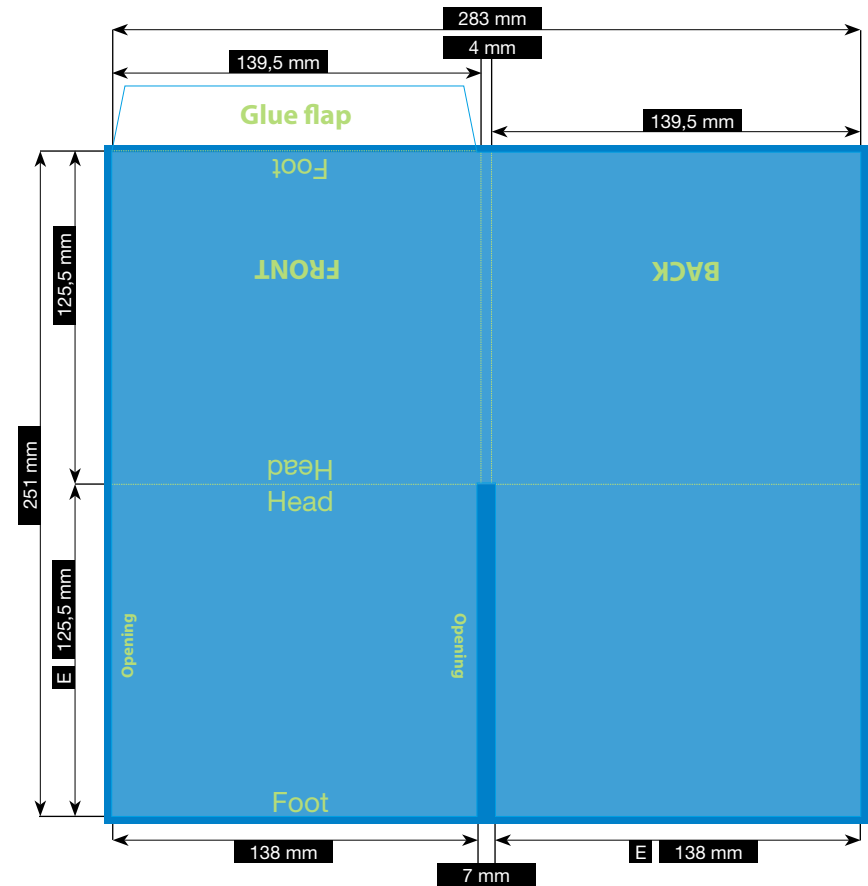

Specification

CD-PAC · 4 PAGES

1 SLEEVE ON THE LEFT OPEN OUTSIDE
AND INSIDE

Please consider the general printing specifications and the general product information.

Formats

Exclusively PDF, JPG, TIFF-Files

File-format/Bleed

Important information such as images and texts which are not intended to be cut off need to be placed 3-4 mm away from the border of the page.
3 mm bleed

Crop marks are not necessary!

Resolution

Images should at least have a resolution of 300 dpi.

Color/Color spectrum

Exclusively CMYK or grayscales

Fonts

Avoid the usage of fonts under 5 pt.
All fonts must be embedded or converted into outlines.

Illustrations are scaled to 35%.

FILE-FORMAT
WITH BLEED
289 x 256 mm

ENDFORMAT (E)
139,5 x 125,5 mm