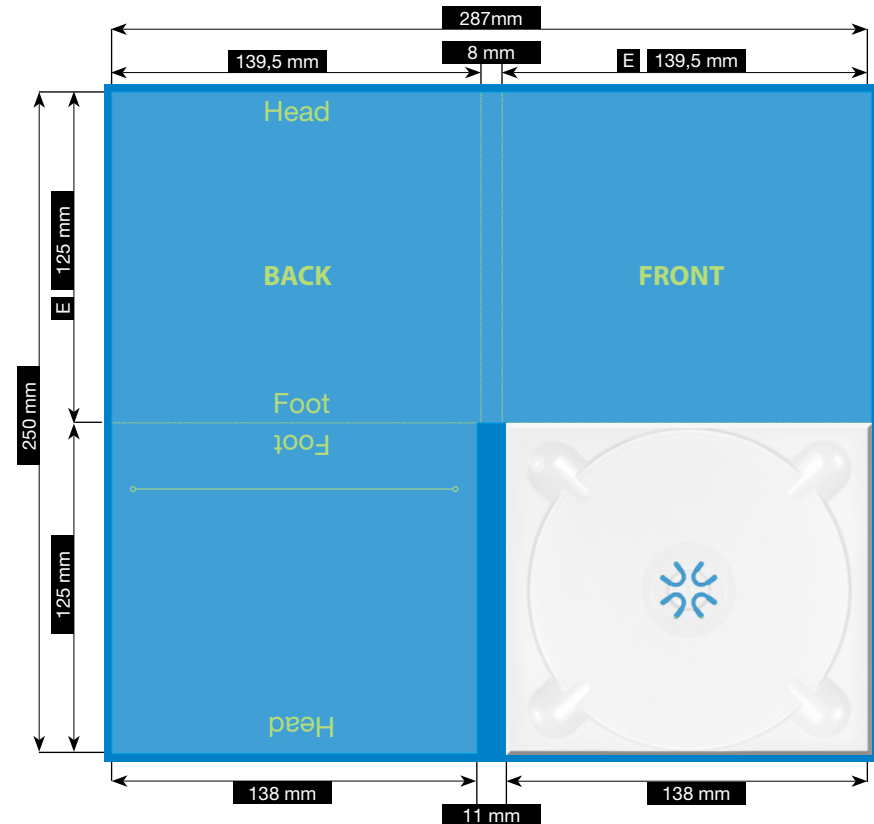

SPECIFICATION

CD-PAC · 4 PAGES

WITH BOOKLETSLLOT ON THE RIGHT AND TRAY ON THE LEFT.

Please consider the general printing specifications and the general product information.

Formats

Exclusively PDF, JPG, TIFF-Files

File-format/Bleed

Important information such as images and texts which are not intended to be cut off need to be placed 3-4 mm away from the border of the page.
3 mm bleed

Crop marks are not necessary!

Resolution

Images should at least have a resolution of 300 dpi.

Color/Color spectrum

Exclusively CMYK or grayscales

Fonts

Avoid the usage of fonts under 5 pt.
All fonts must be embedded or converted into outlines.

Illustrations are scaled to 35%.

FILE-FORMAT
WITH BLEED
256 x 293 mm

ENDFORMAT (E)
125 x 139,5 mm