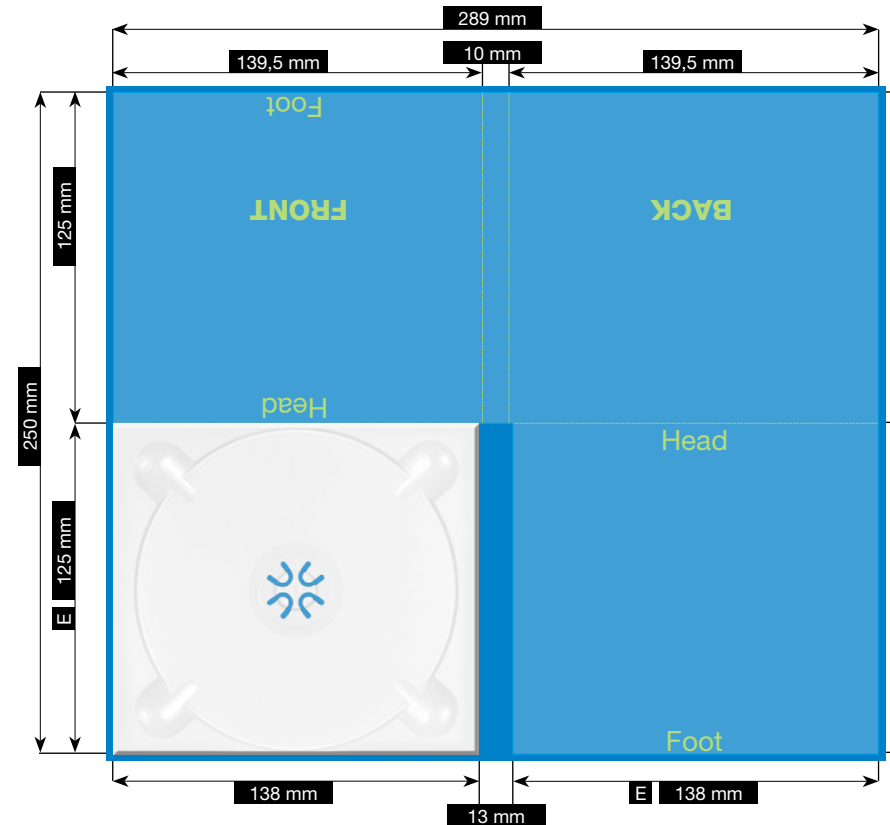

Important information such as images and texts which are not intended to be cut off need to be placed 3-4 mm away from the border of the page.
3 mm bleed

Crop marks are not necessary!

Resolution

Images should at least have a resolution of 300 dpi.

Color/Color spectrum

Exclusively CMYK or grayscales

Fonts

Avoid the usage of fonts under 5 pt.
All fonts must be embedded or converted into outlines.

Illustrations are scaled to 35%.

FILE-FORMAT
WITH BLEED
295 x 256 mm

ENDFORMAT (E)
139,5 x 125 mm