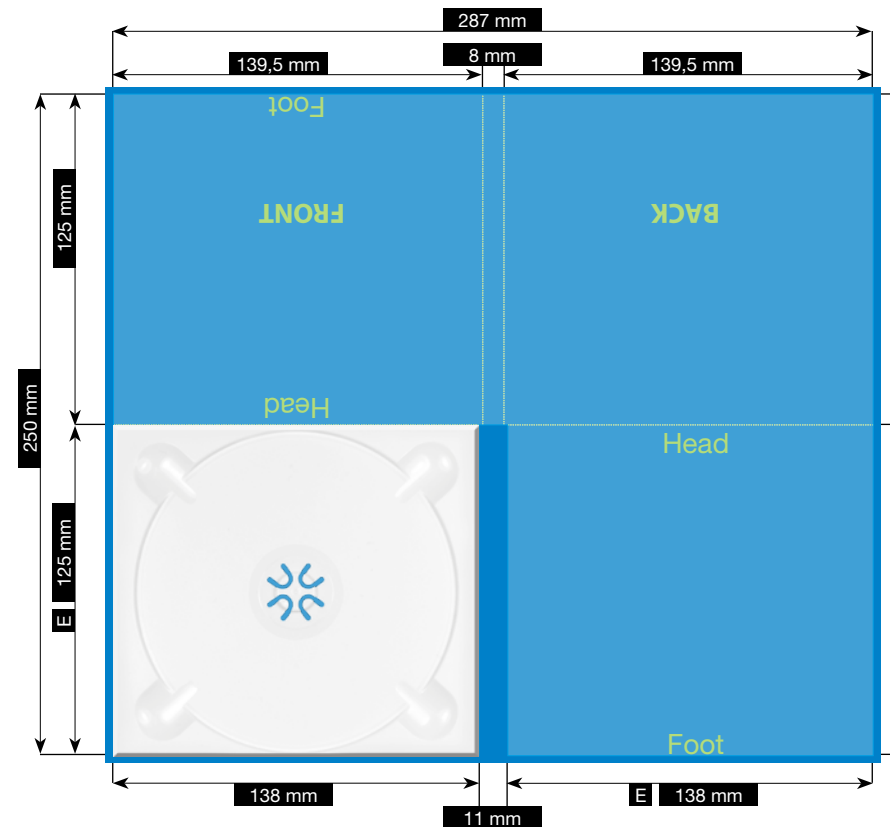

Specification

CD-PAC · 4 PAGES

TRAY ON THE LEFT · FOR BOOKLETGLUING ON THE RIGHT

Please consider the general printing specifications and the general product information.

Formats

Exclusively PDF, JPG, TIFF-Files

File-format/Bleed

Important information such as images and texts which are not intended to be cut off need to be placed 3-4 mm away from the border of the page.
3 mm bleed

Crop marks are not necessary!

Resolution

Images should at least have a resolution of 300 dpi.

Color/Color spectrum

Exclusively CMYK or grayscales

Fonts

Avoid the usage of fonts under 5 pt.
All fonts must be embedded or converted into outlines.

Illustrations are scaled to 35%.

FILE-FORMAT
WITH BLEED
291 x 256 mm

ENDFORMAT (E)
139,5 x 125 mm