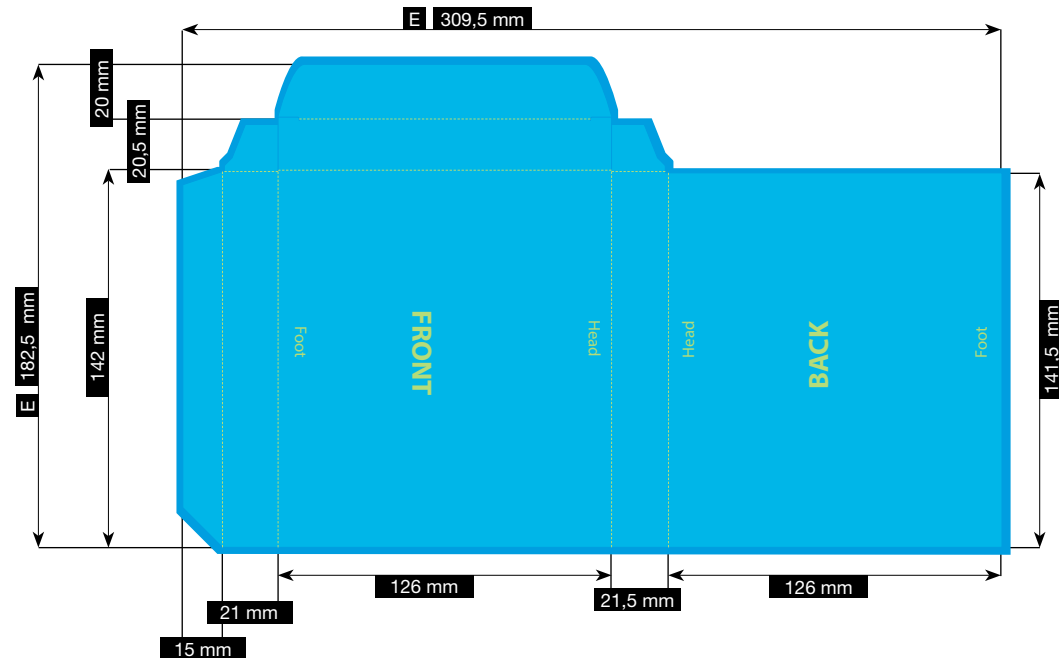

SPEZIFIKATION

SLIPCASE

Please consider the general printing specifications and the general product information.

Formats

Exclusively PDF, JPG, TIFF-Files

File-format/Bleed

Important information such as images and texts which are not intended to be cut off need to be placed 3-4 mm away from the border of the page.
3 mm bleed

Crop marks are not necessary!

Resolution

Images should at least have a resolution of 300 dpi.

Color/Color spectrum

Exclusively CMYK or grayscales

Fonts

Avoid the usage of fonts under 5 pt.
All fonts must be embedded or converted into outlines.

Illustrations are scaled to 35%.

FILE-FORMAT
WITH BLEED
315,5 x 188,5 mm

ENDFORMAT (E)
309,5 x 142 mm

VER139

Stand: 01/2022 · SCHUBER #139