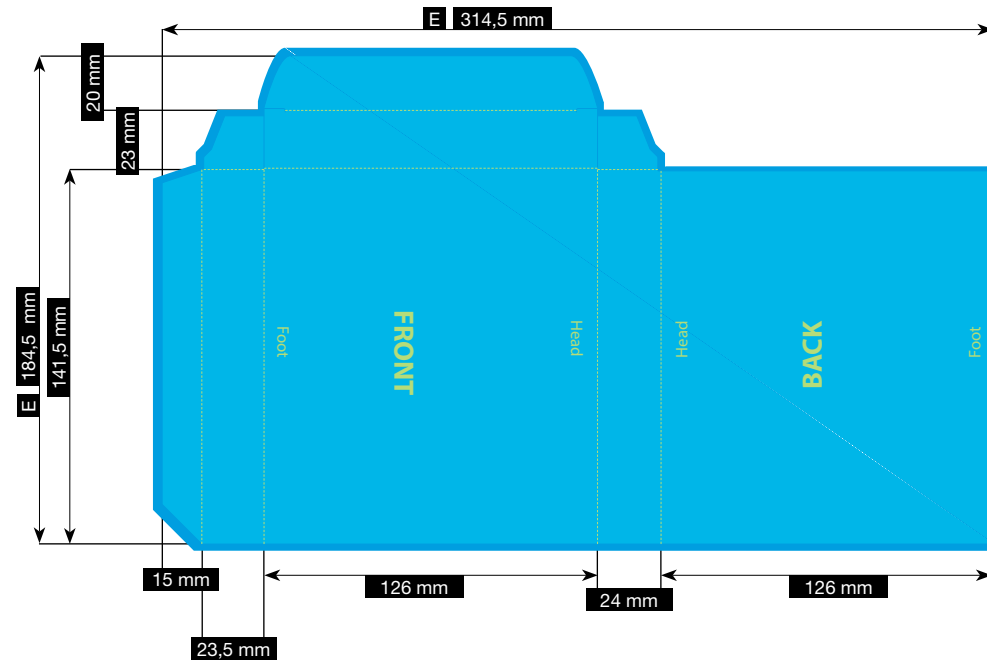

SPEZIFIKATION

PAC SLIPCASE

Please consider the general printing specifications and the general product information.

Formats

Exclusively PDF, JPG, TIFF-Files

File-format/Bleed

Important information such as images and texts which are not intended to be cut off need to be placed 3-4 mm away from the border of the page.
3 mm bleed

Crop marks are not necessary!

Resolution

Images should at least have a resolution of 300 dpi.

Color/Color spectrum

Exclusively CMYK or greyscales

Fonts

Avoid the usage of fonts under 5 pt.
All fonts must be embedded or converted into outlines.

Illustrations are scaled to 35%.

FILE-FORMAT
WITH BLEED
320,5 x 190,5 mm

ENDFORMAT (E)
141,5 x 126 mm

VER138

Stand: 01/2022 · SCHUBER #138