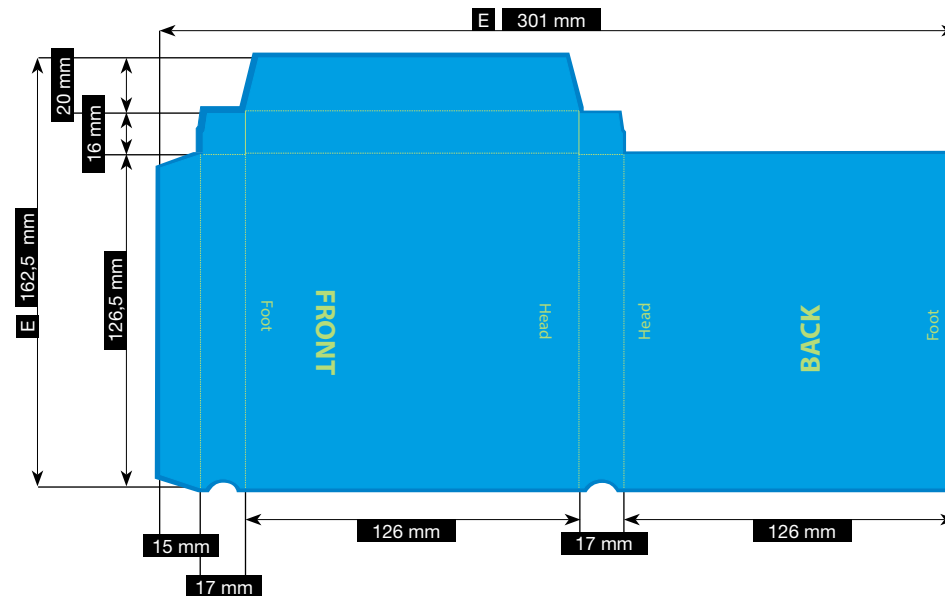

### Resolution

Images should at least have a resolution of 300 dpi.

### Fonts

Avoid the usage of fonts under 5 pt.  
All fonts must be embedded or converted into outlines.

Illustrations are scaled to 35%.

FILE-FORMAT  
WITH BLEED  
307 x 168,5 mm

ENDFORMAT (E)  
301 x 162,5 mm