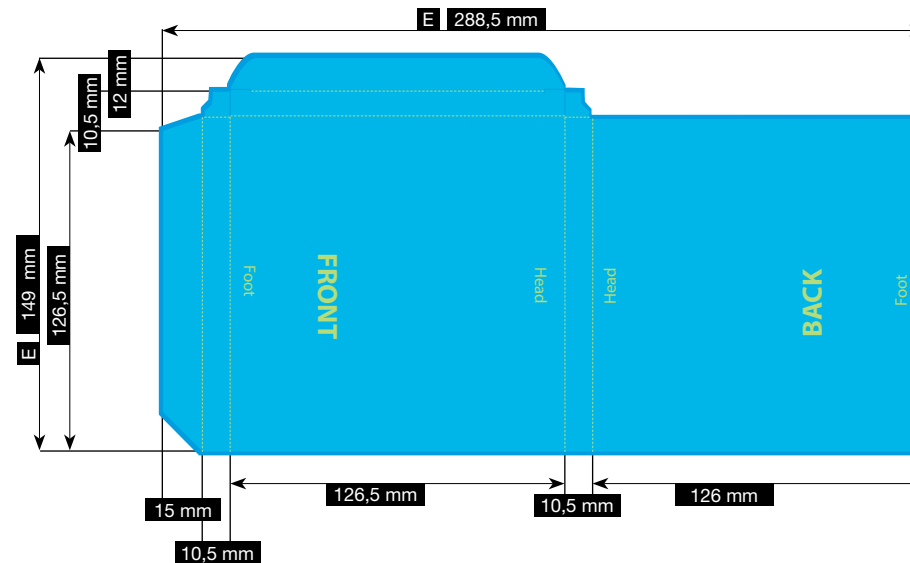

### File-format/Bleed

Important information such as images and texts which are not intended to be cut off need to be placed 3-4 mm away from the border of the page.  
**3 mm bleed**

Crop marks are not necessary!

### Resolution

Images should at least have a resolution of 300 dpi.

### Fonts

Avoid the usage of fonts under 5 pt.  
All fonts must be embedded or converted into outlines.

Illustrations are scaled to 35%.

FILE-FORMAT  
WITH BLEED  
294,5 x 155 mm

ENDFORMAT (E)  
288,5 x 149 mm