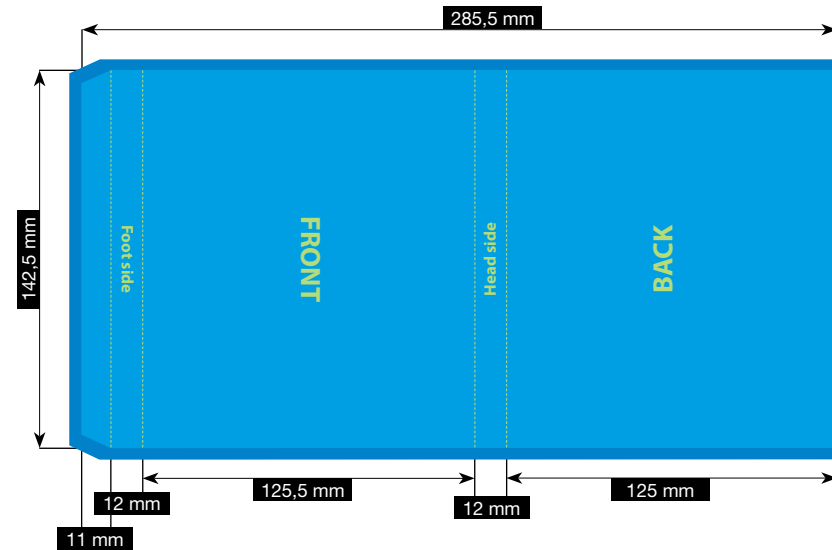

SPEZIFIKATION

O-CARD FOR 1 CD JEWELBOX

Please consider the general printing specifications and the general product information.

Formats

Exclusively PDF, JPG, TIFF-Files

File-format/Bleed

Important information such as images and texts which are not intended to be cut off need to be placed 3-4 mm away from the border of the page.
3 mm bleed

Crop marks are not necessary!

Resolution

Images should at least have a resolution of 300 dpi.

Color/Color spectrum

Exclusively CMYK or grayscales

Fonts

Avoid the usage of fonts under 5 pt.
All fonts must be embedded or converted into outlines.

Illustrations are scaled to 35%.

FILE-FORMAT
WITH BLEED
291,5 x 148,5 mm

ENDFORMAT (E)
285,5 x 142,5 mm

VER117

Stand: 02/2022 · SCHUBER #117