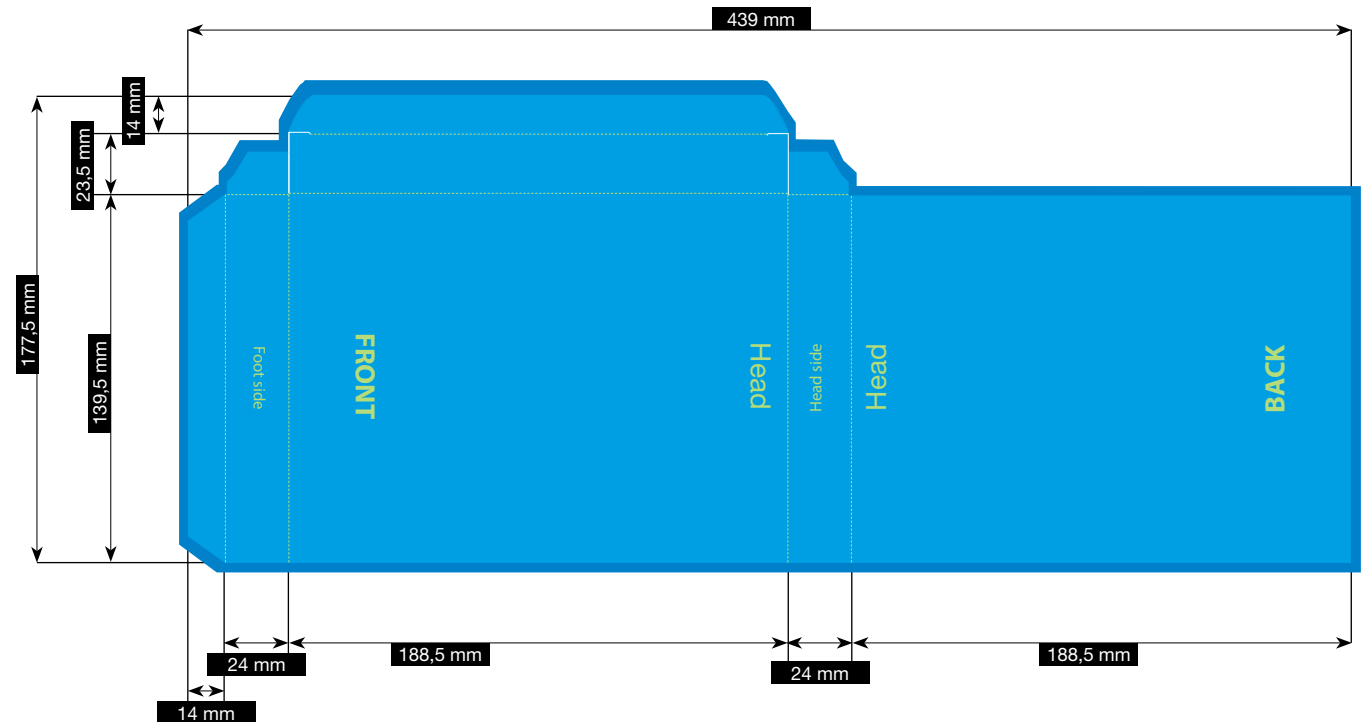

SPEZIFIKATION

SLIPCAS FOR 3x DVD PAC VER021.2

Please consider the general printing specifications and the general product information.

Formats

Exclusively PDF, JPG, TIFF-Files

File-format/Bleed

Important information such as images and texts which are not intended to be cut off need to be placed 3-4 mm away from the border of the page.
3 mm bleed

Crop marks are not necessary!

Resolution

Images should at least have a resolution of 300 dpi.

Color/Color spectrum

Exclusively CMYK or greyscale

Fonts

Avoid the usage of fonts under 5 pt.
All fonts must be embedded or converted into outlines.

Illustrations are scaled to 35%.

FILE-FORMAT
WITH BLEED
445 x 183,5 mm

ENDFORMAT (E)
139,5 x 188,5 mm

VER116

Stand: 02/2022 · SCHUBER #116