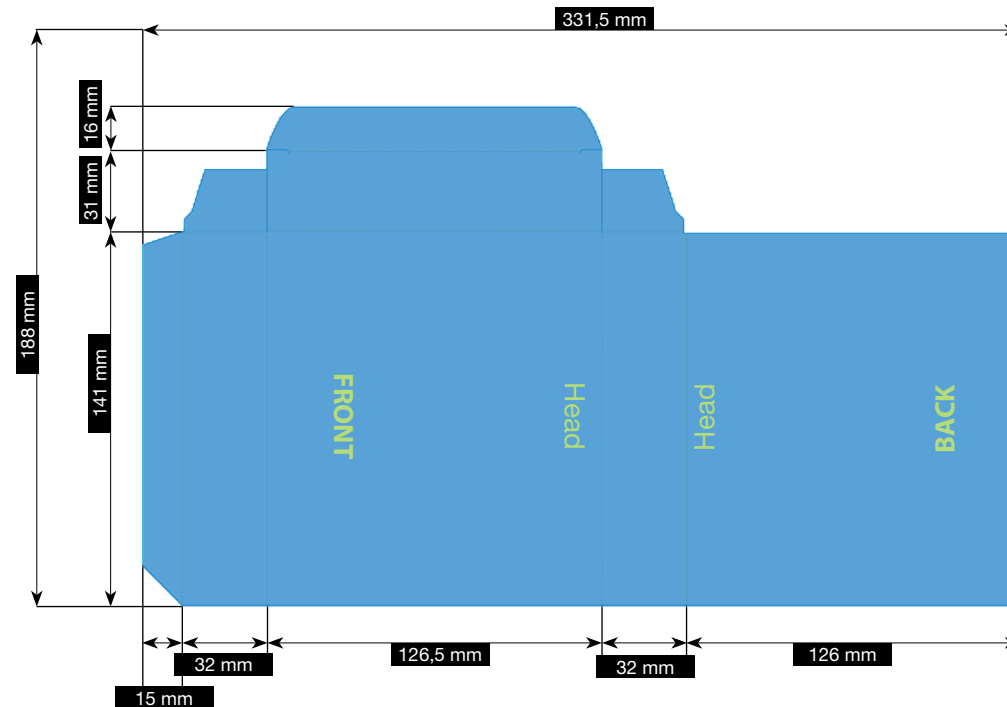

### Resolution

Images should at least have a resolution of 300 dpi.

### Fonts

Avoid the usage of fonts under 5 pt.  
All fonts must be embedded or converted into outlines.

Illustrations are scaled to 35%.

FILE-FORMAT  
WITH BLEED  
337,5 x 194 mm

ENDFORMAT (E)  
331,5 x 188 mm