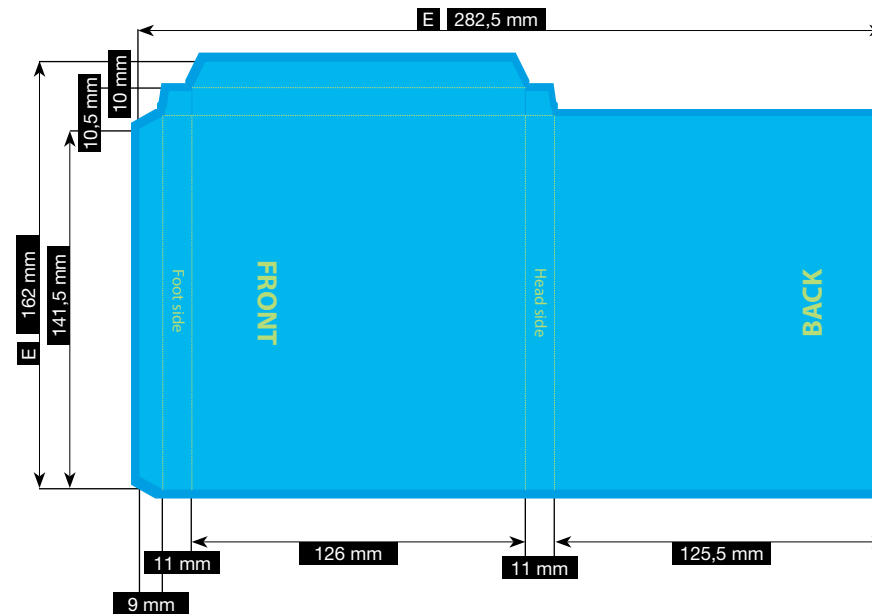

### Resolution

Images should at least have a resolution of 300 dpi.

### Fonts

Avoid the usage of fonts under 5 pt.  
All fonts must be embedded or converted into outlines.

Illustrations are scaled to 35%.

FILE-FORMAT  
WITH BLEED  
288,5 x 168 mm

ENDFORMAT (E)  
282,5 x 162 mm