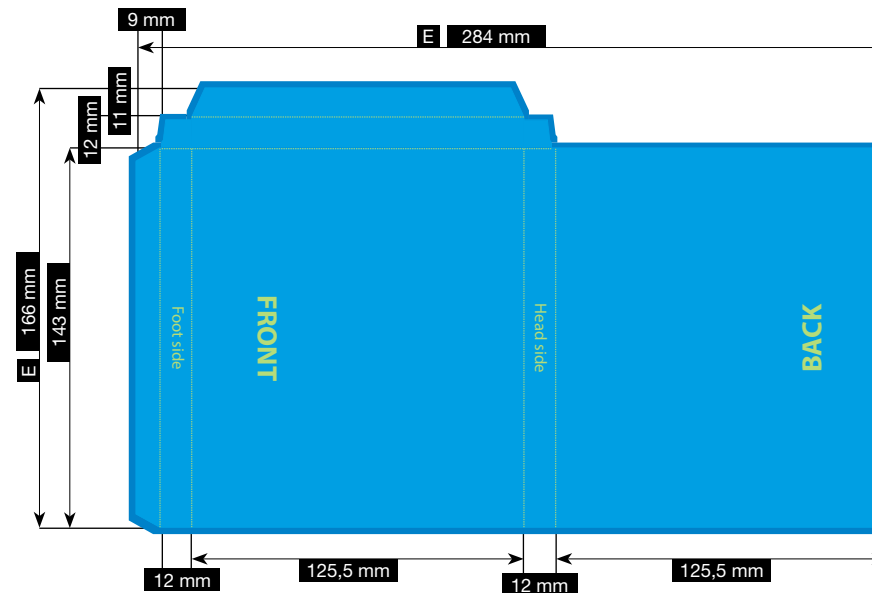

### Resolution

Images should at least have a resolution of 300 dpi.

### Fonts

Avoid the usage of fonts under 5 pt.  
All fonts must be embedded or converted into outlines.

Illustrations are scaled to 35%.

FILE-FORMAT  
WITH BLEED  
290 x 172 mm

ENDFORMAT (E)  
284 x 166 mm