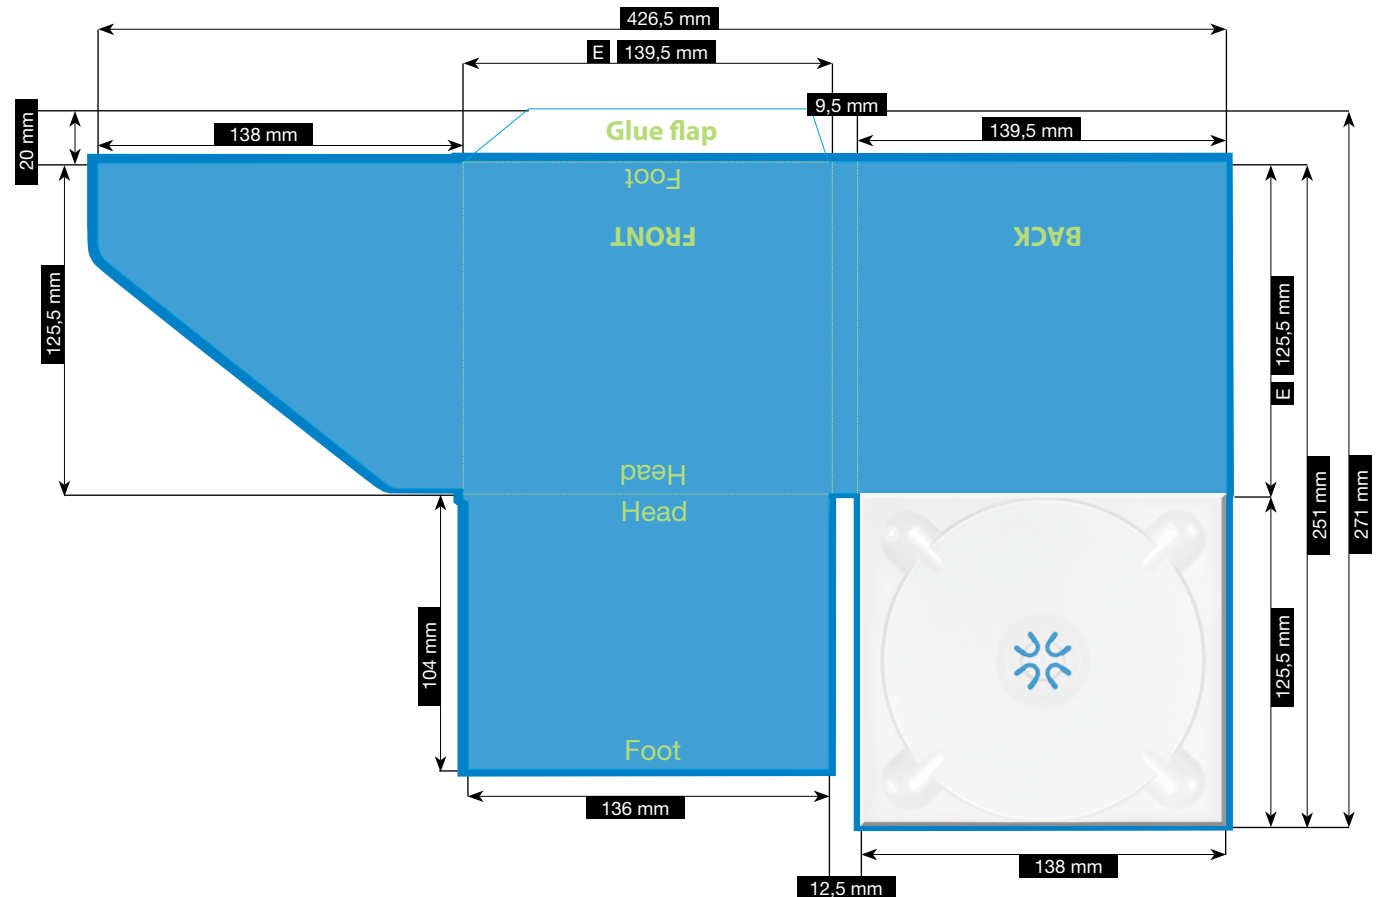

SPECIFICATION

CD-PAC · WITH BAG 4 PAGES

Please consider the general printing specifications and the general product information.

Formats

Exclusively PDF, JPG, TIFF-Files

File-format/Bleed

Important information such as images and texts which are not intended to be cut off need to be placed 3-4 mm away from the border of the page.
3 mm bleed

Crop marks are not necessary!

Resolution

Images should at least have a resolution of 300 dpi.

Color/Color spectrum

Exclusively CMYK or grayscales

Fonts

Avoid the usage of fonts under 5 pt.
All fonts must be embedded or converted into outlines.

Illustrations are scaled to 35%.

FILE-FORMAT
WITH BLEED
432,5 x 257 mm

ENDFORMAT (E)
139,5 x 125,5 mm