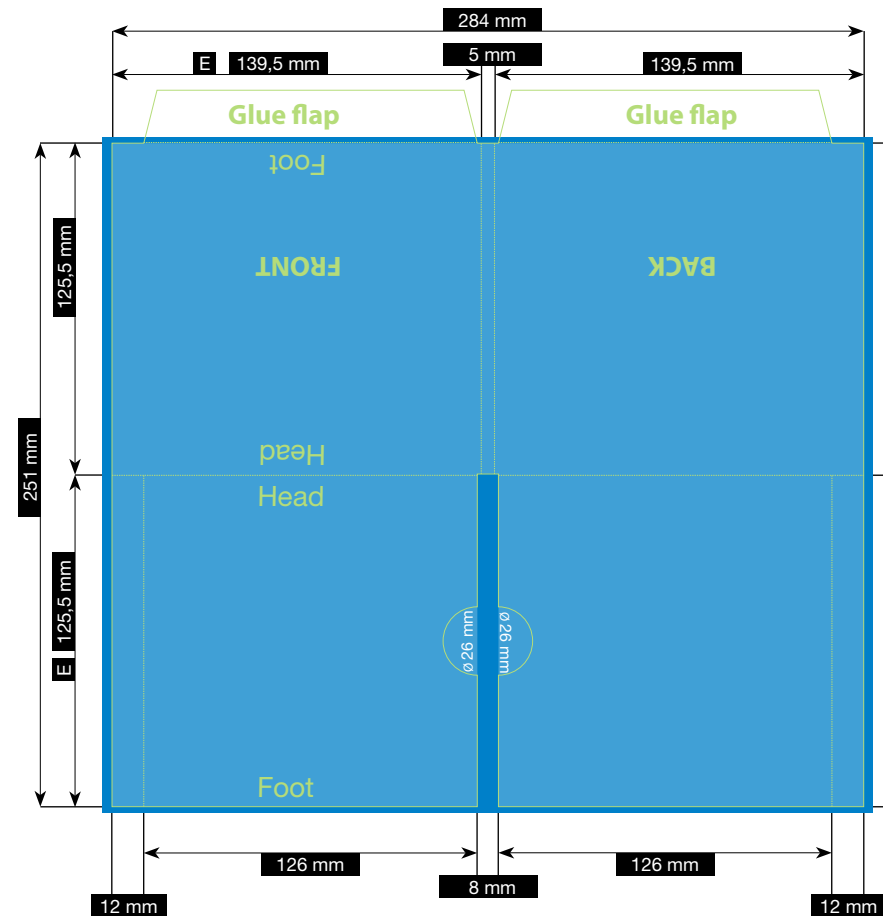

### File-format/Bleed

Important information such as images and texts which are not intended to be cut off need to be placed 3-4 mm away from the border of the page.  
**3 mm bleed**

Crop marks are not necessary!

### Resolution

Images should at least have a resolution of 300 dpi.

### Fonts

Avoid the usage of fonts under 5 pt.  
All fonts must be embedded or converted into outlines.

Illustrations are scaled to 35%.

FILE-FORMAT  
WITH BLEED  
290 x 257 mm

ENDFORMAT (E)  
139,5 x 125,5 mm