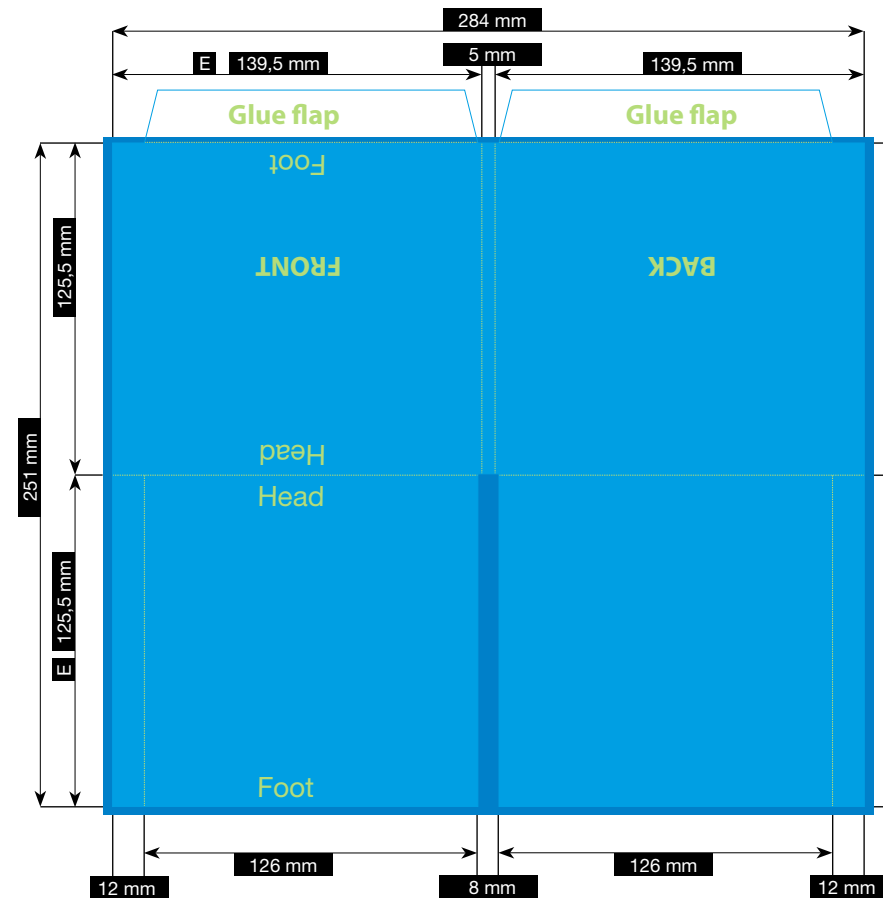

Important information such as images and texts which are not intended to be cut off need to be placed 3-4 mm away from the border of the page.
3 mm bleed

Crop marks are not necessary!

Resolution

Images should at least have a resolution of 300 dpi.

Color/Color spectrum

Exclusively CMYK or grayscales

Fonts

Avoid the usage of fonts under 5 pt.
All fonts must be embedded or converted into outlines.

Illustrations are scaled to 35%.

FILE-FORMAT
WITH BLEED
290 x 257 mm

ENDFORMAT (E)
139,5 x 125,5 mm