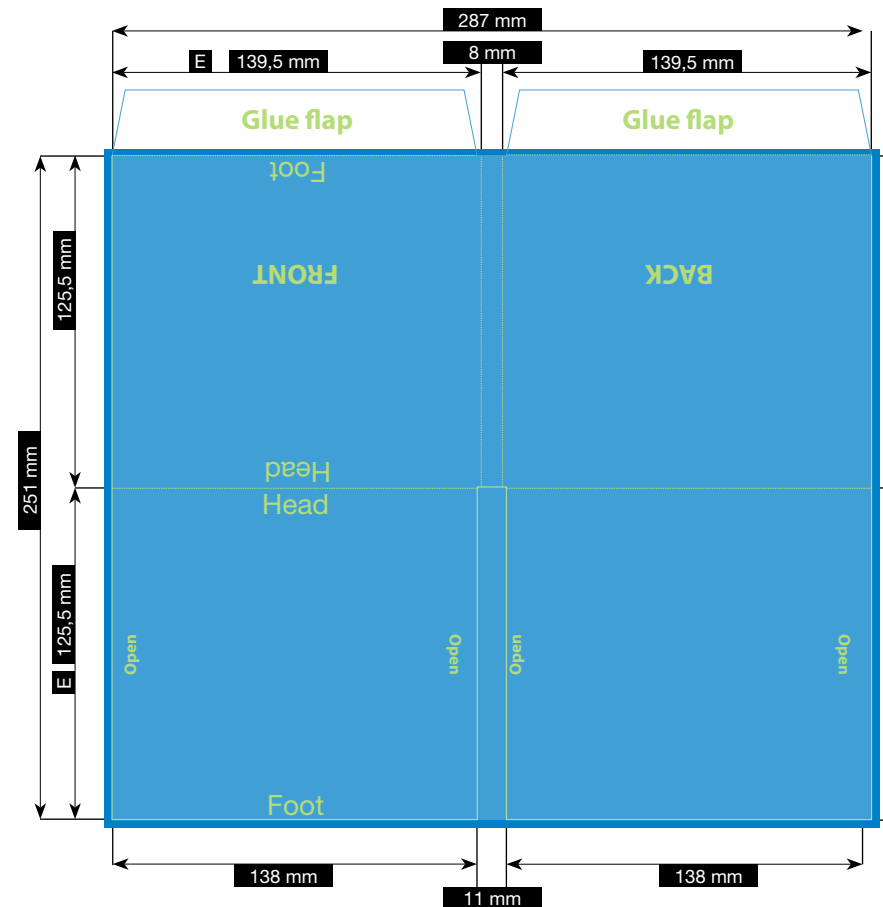

SPECIFICATION

CD-SLEEVE · 4 PAGES

TWO TUNNELSLEEVES

Please consider the general printing specifications and the general product information.

Formats

Exclusively PDF, JPG, TIFF-Files

File-format/Bleed

Important information such as images and texts which are not intended to be cut off need to be placed 3-4 mm away from the border of the page.
3 mm bleed

Crop marks are not necessary!

Resolution

Images should at least have a resolution of 300 dpi.

Color/Color spectrum

Exclusively CMYK or grayscales

Fonts

Avoid the usage of fonts under 5 pt.
All fonts must be embedded or converted into outlines.

Illustrations are scaled to 35%.

FILE-FORMAT
WITH BLEED
289 x 257 mm

ENDFORMAT (E)
139,5 x 125,5 mm

VER050.6

Stand: 02/2022 - CD-SLEEVE ST4725 #50.6