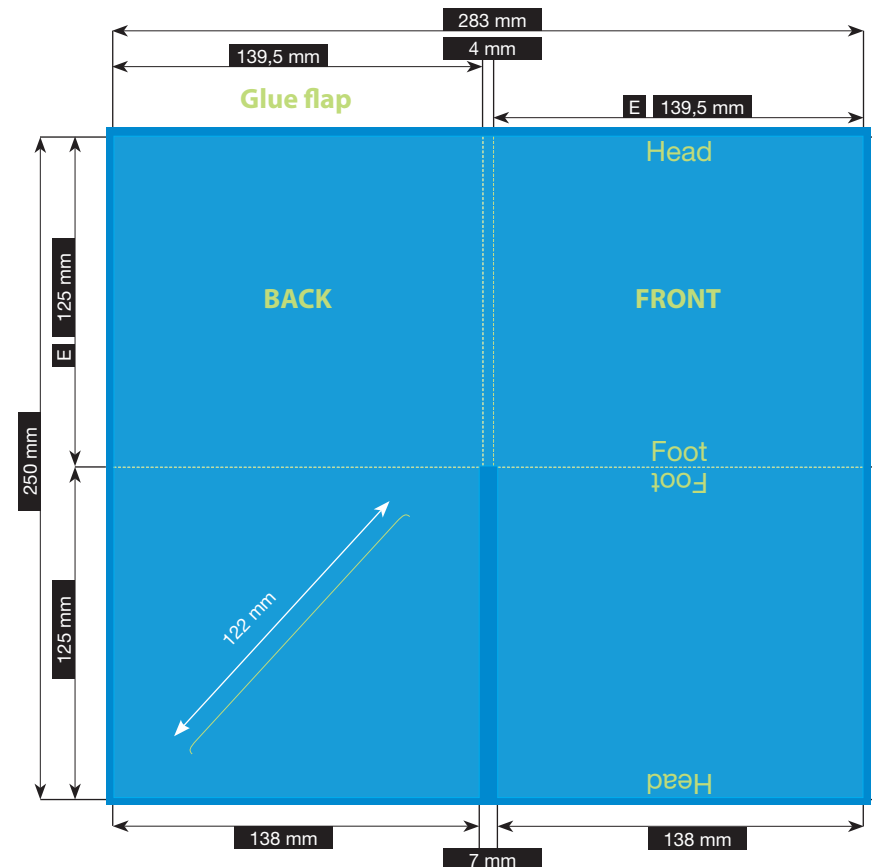

3 mm bleed

Crop marks are not necessary!

Resolution

Images should at least have a resolution of 300 dpi.

Color/Color spectrum

Exclusively CMYK or grayscales

Fonts

Avoid the usage of fonts under 5 pt.
All fonts must be embedded or converted into outlines.

Illustrations are scaled to 35%.

FILE-FORMAT
WITH BLEED
289 x 256 mm

ENDFORMAT (E)
139,5 x 125 mm