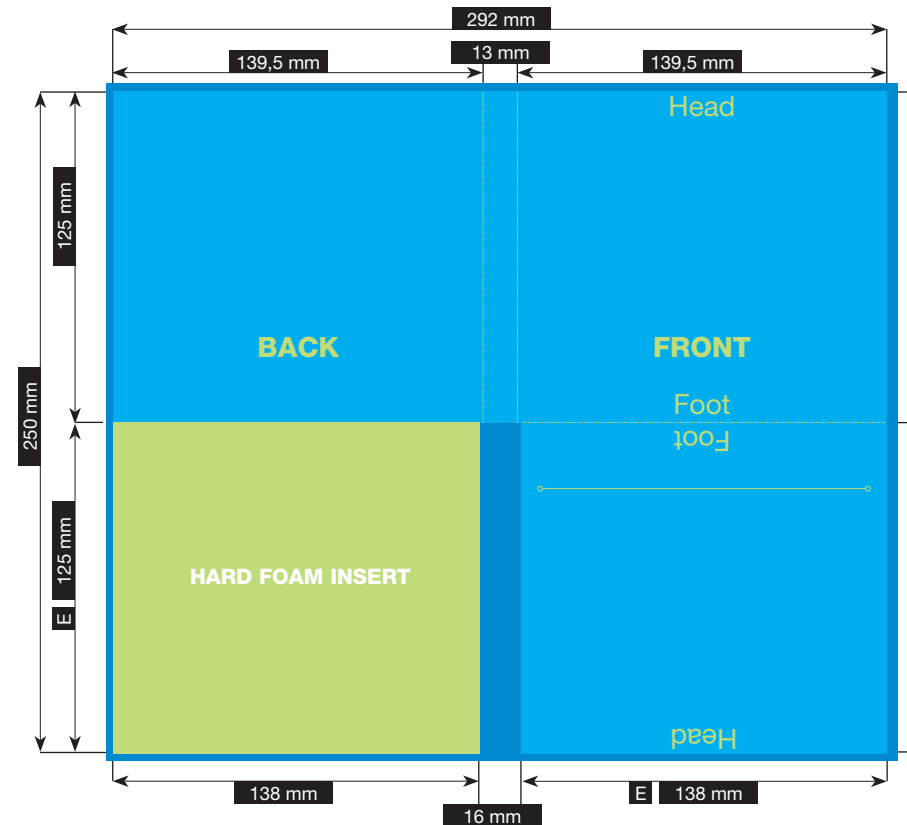

SPECIFICATION

CD-PAC · 4 PAGES

10MM HARD FOAM INSERT · WITH
BOOKLETSLOT FOR 2MM BOOKLET

Please consider the general printing specifications and the general product information.

Formats

Exclusively PDF, JPG, TIFF-Files

File-format/Bleed

Important information such as images and texts which are not intended to be cut off need to be placed 3-4 mm away from the border of the page.
3 mm bleed

Crop marks are not necessary!

Resolution

Images should at least have a resolution of 300 dpi.

Color/Color spectrum

Exclusively CMYK or grayscales

Fonts

Avoid the usage of fonts under 5 pt.
All fonts must be embedded or converted into outlines.

Illustrations are scaled to 35%.

FILE-FORMAT
WITH BLEED
298 x 256 mm

ENDFORMAT (E)
139,5 x 125 mm