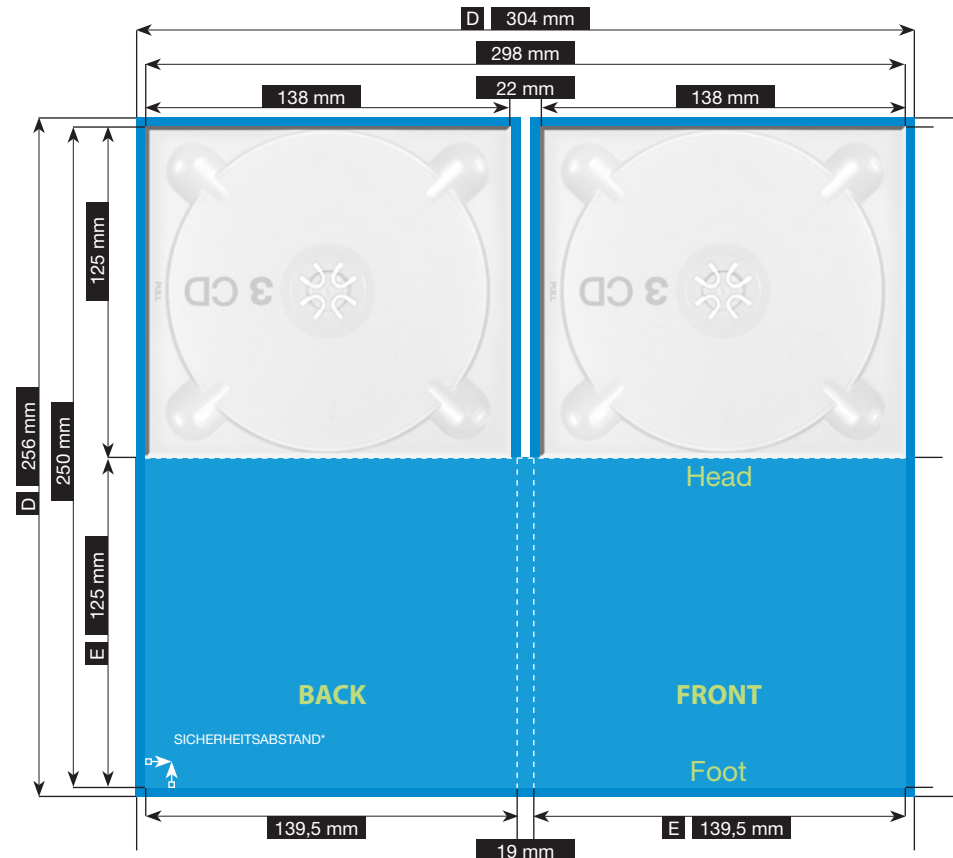

File-format/Bleed

Important information such as images and texts which are not intended to be cut off need to be placed 3-4 mm away from the border of the page.
3 mm bleed

Crop marks are not necessary!

Resolution

Images should at least have a resolution of 300 dpi.

Color/Color spectrum

Exclusively CMYK or grayscales

Fonts

Avoid the usage of fonts under 5 pt.
All fonts must be embedded or converted into outlines.

Illustrations are scaled to 35%.

FILE-FORMAT
WITH BLEED (D)
304 x 256 mm

ENDFORMAT (E)
139,5 x 125 mm

VER080

21949: 03/2021 · CD-PAC 4P