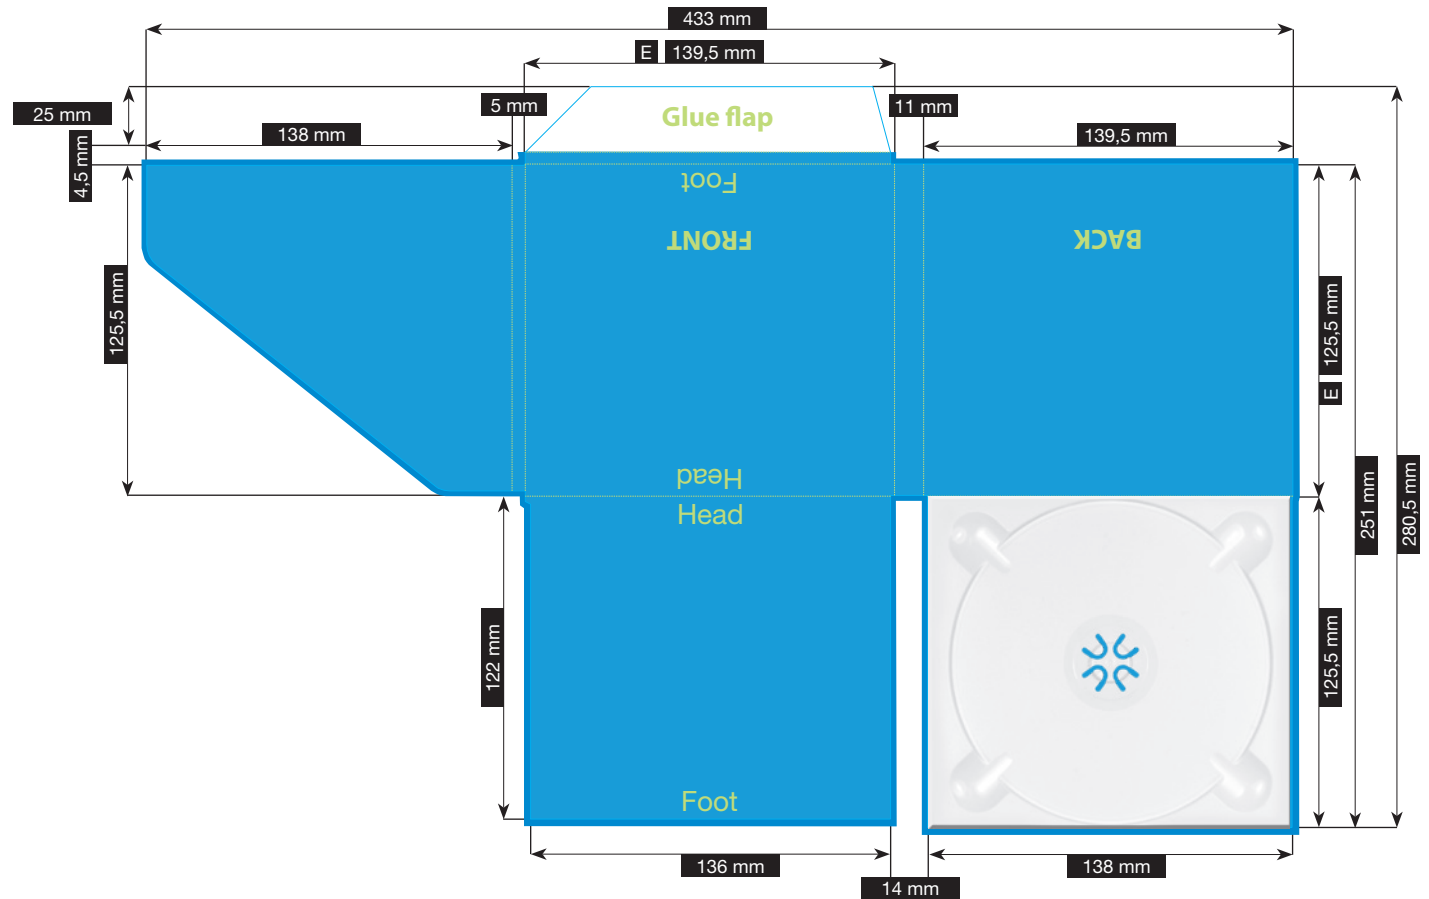

Images should at least have a resolution of 300 dpi.

Color/Color spectrum

Exclusively CMYK or grayscales

Fonts

Avoid the usage of fonts under 5 pt.
All fonts must be embedded or converted into outlines.

Illustrations are scaled to 35%.

FILE-FORMAT
WITH BLEED
439 x 257 mm

ENDFORMAT (E)
139,5 x 125,5 mm