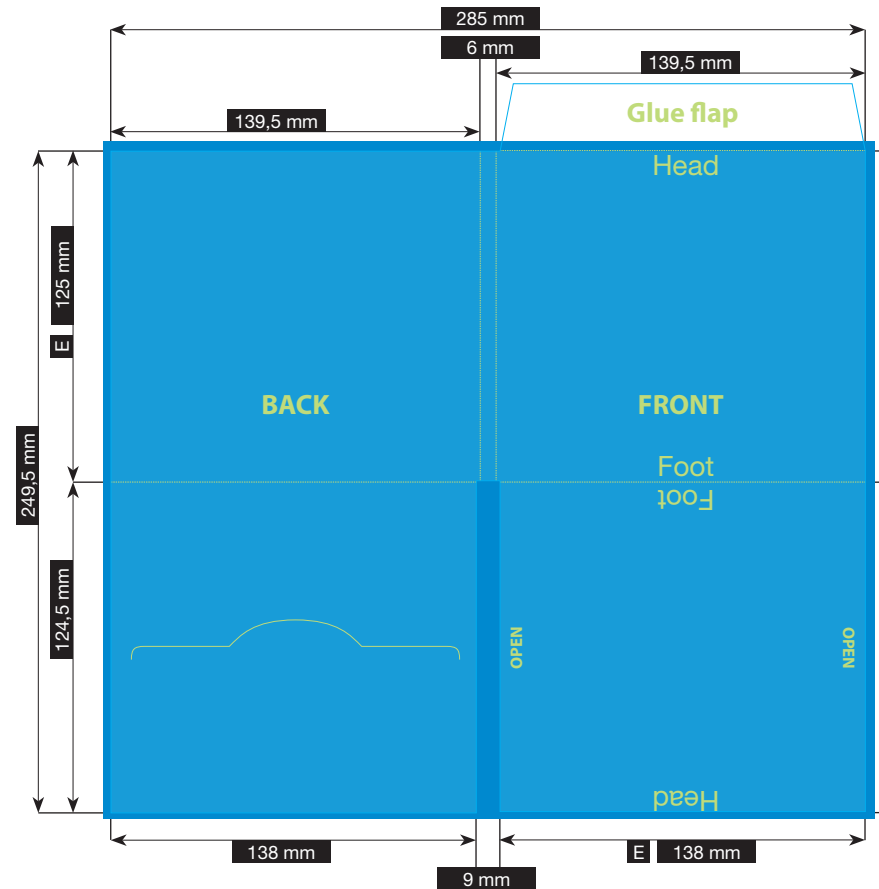

File-format/Bleed

Important information such as images and texts which are not intended to be cut off need to be placed 3-4 mm away from the border of the page.

3 mm bleed

Crop marks are not necessary!

Resolution

Images should at least have a resolution of 300 dpi.

Color/Color spectrum

Exclusively CMYK or grayscales

Fonts

Avoid the usage of fonts under 5 pt.
All fonts must be embedded or converted into outlines.

Illustrations are scaled to 35%.

FILE-FORMAT
WITH BLEED
291 x 255,5 mm

ENDFORMAT (E)
139,5 x 125 mm