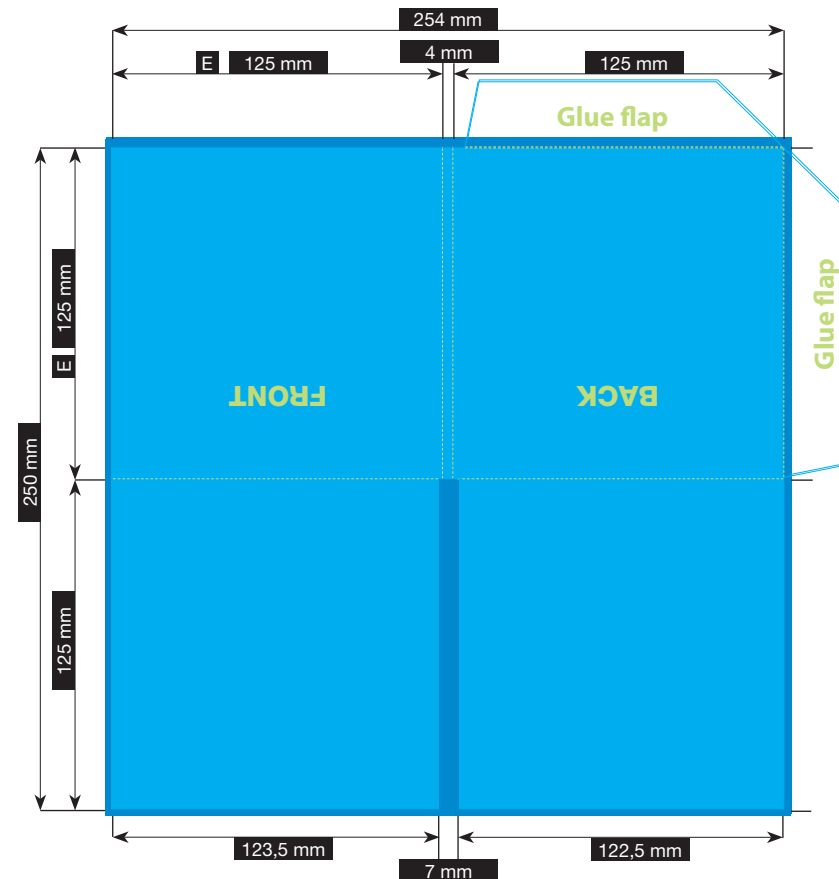

### File-format/Bleed

Important information such as images and texts which are not intended to be cut off need to be placed 3-4 mm away from the border of the page.  
**3 mm bleed**

Crop marks are not necessary!

### Resolution

Images should at least have a resolution of 300 dpi.

### Fonts

Avoid the usage of fonts under 5 pt.  
All fonts must be embedded or converted into outlines.

Illustrations are scaled to 35%.

FILE-FORMAT  
WITH BLEED  
260 x 256 mm

ENDFORMAT (E)  
125 x 125 mm