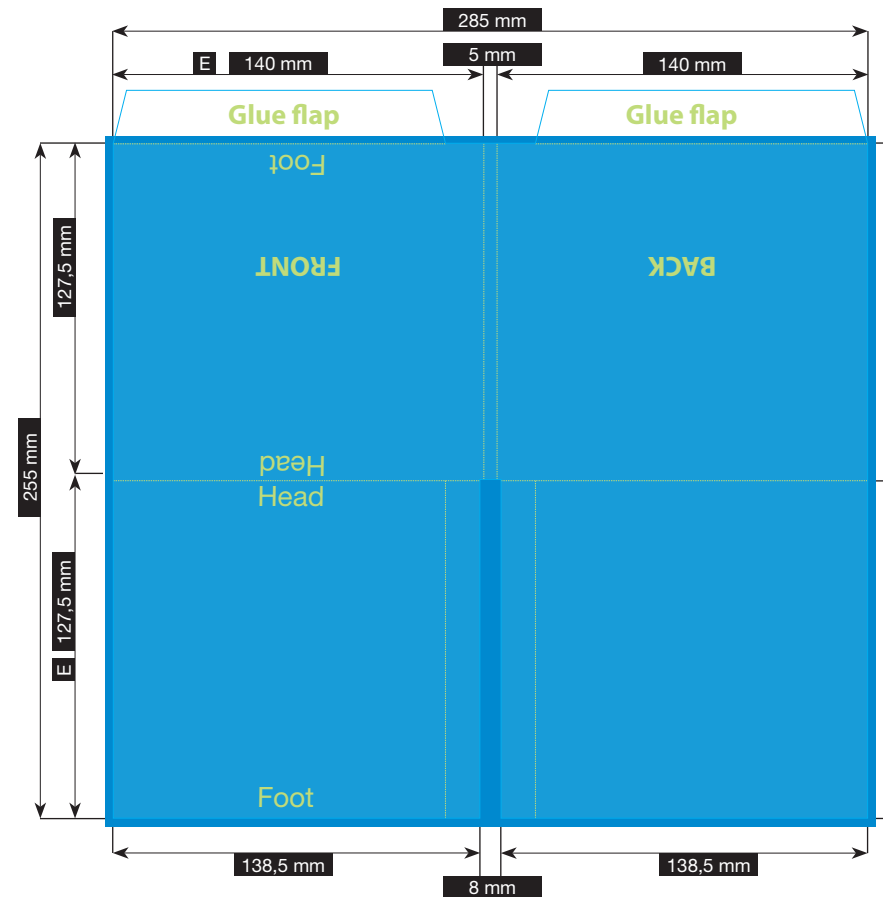

Important information such as images and texts which are not intended to be cut off need to be placed 3-4 mm away from the border of the page.
3 mm bleed

Crop marks are not necessary!

Resolution

Images should at least have a resolution of 300 dpi.

Color/Color spectrum

Exclusively CMYK or grayscales

Fonts

Avoid the usage of fonts under 5 pt.
All fonts must be embedded or converted into outlines.

Illustrations are scaled to 35%.

FILE-FORMAT
WITH BLEED
291 x 261 mm

ENDFORMAT (E)
140 x 127,5 mm