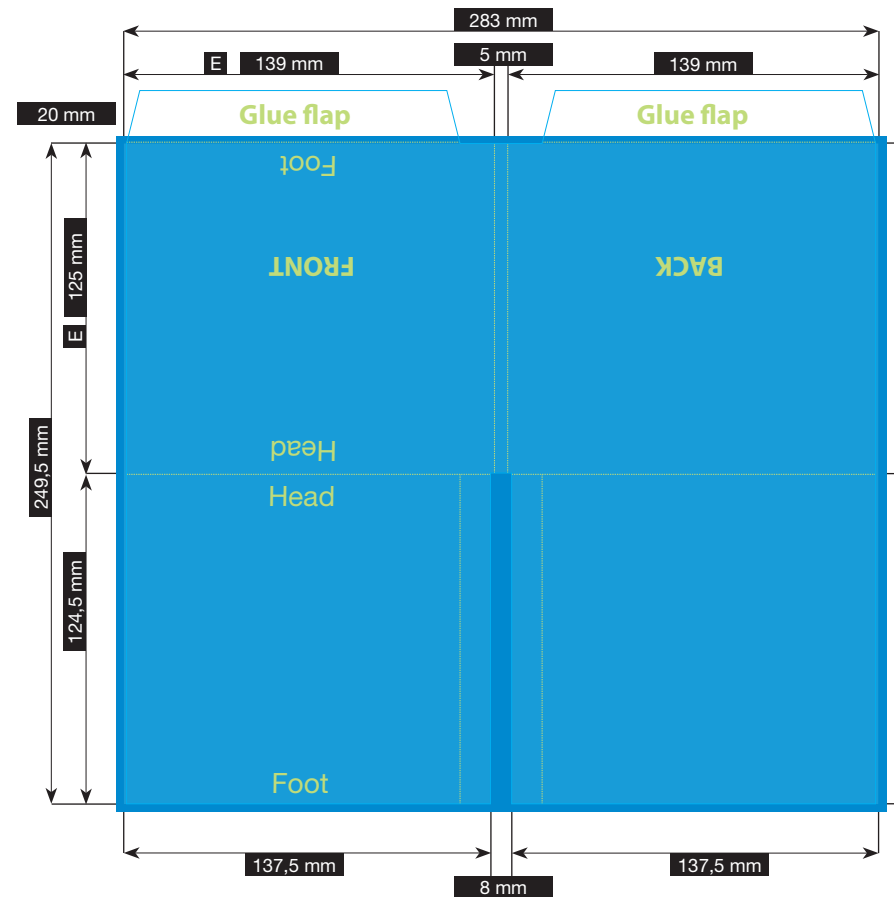

Important information such as images and texts which are not intended to be cut off need to be placed 3-4 mm away from the border of the page.
3 mm bleed

Crop marks are not necessary!

Resolution

Images should at least have a resolution of 300 dpi.

Color/Color spectrum

Exclusively CMYK or grayscales

Fonts

Avoid the usage of fonts under 5 pt.
All fonts must be embedded or converted into outlines.

Illustrations are scaled to 35%.

FILE-FORMAT
WITH BLEED
289 x 255,5 mm

ENDFORMAT (E)
139 x 125 mm