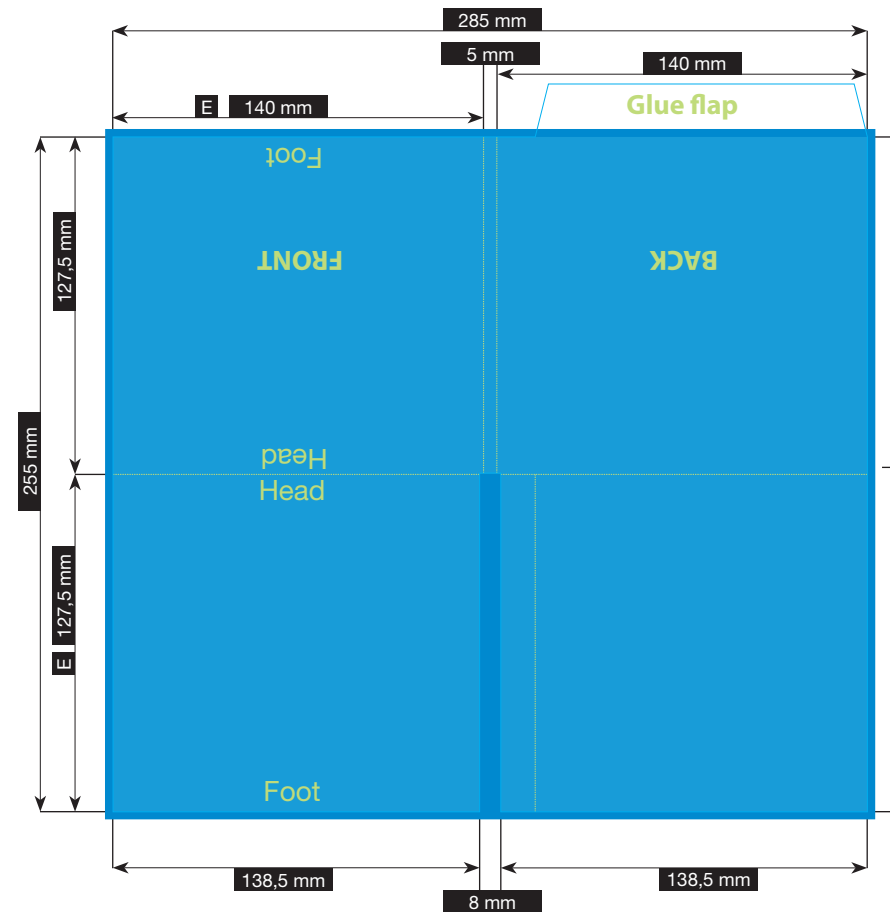

SPECIFICATION

CD-POCKET · 4 PAGES

POCKET OPEN ON THE RIGHT

Please consider the general printing specifications and the general product information.

Formats

Exclusively PDF, JPG, TIFF-Files

File-format/Bleed

Important information such as images and texts which are not intended to be cut off need to be placed 3-4 mm away from the border of the page.
3 mm bleed

Crop marks are not necessary!

Resolution

Images should at least have a resolution of 300 dpi.

Color/Color spectrum

Exclusively CMYK or grayscales

Fonts

Avoid the usage of fonts under 5 pt.
All fonts must be embedded or converted into outlines.

Illustrations are scaled to 35%.

FILE-FORMAT
WITH BLEED
291 x 261 mm

ENDFORMAT (E)
140 x 127,5 mm