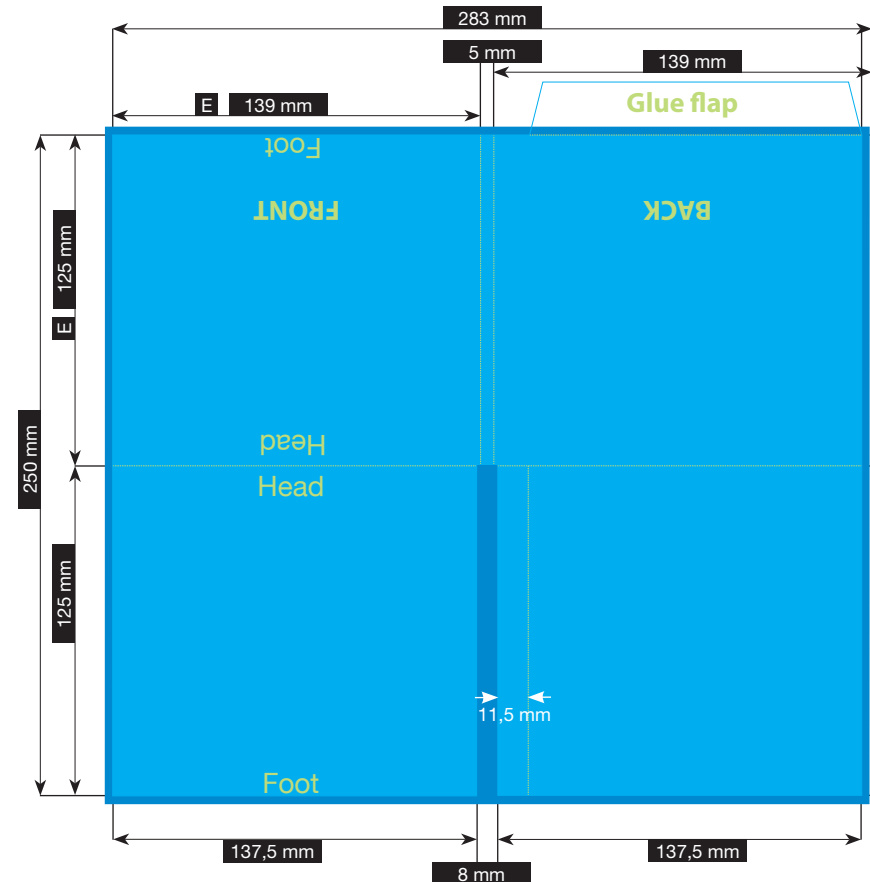

SPECIFICATION

CD-POCKET · 4 PAGES

POCKET ON THE RIGHT ONLY OPEN THE OUTSIDE

Please consider the general printing specifications and the general product information.

Formats

Exclusively PDF, JPG, TIFF-Files

File-format/Bleed

Important information such as images and texts which are not intended to be cut off need to be placed 3-4 mm away from the border of the page.
3 mm bleed

Crop marks are not necessary!

Resolution

Images should at least have a resolution of 300 dpi.

Color/Color spectrum

Exclusively CMYK or grayscales

Fonts

Avoid the usage of fonts under 5 pt.
All fonts must be embedded or converted into outlines.

Illustrations are scaled to 35%.

FILE-FORMAT
WITH BLEED
289 x 256 mm

ENDFORMAT (E)
139 x 125 mm