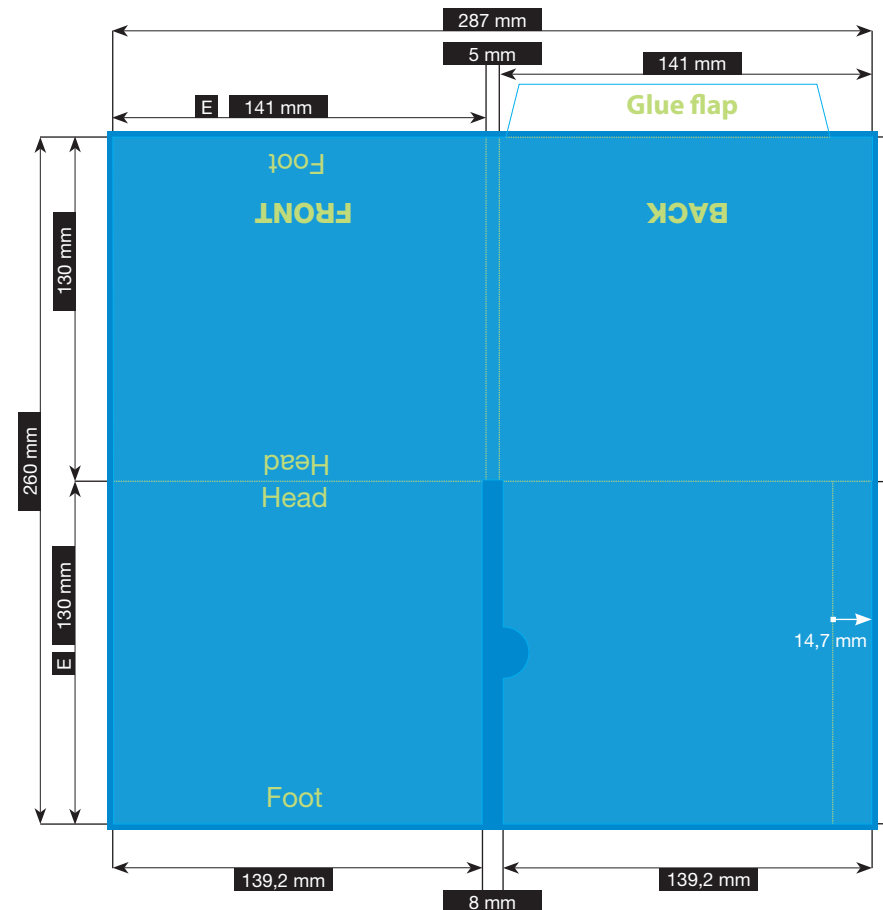

SPECIFICATION

CD-POCKET · 4 PAGES

POCKET ON THE RIGHT WITH OPENING ON THE INSIDE + HANDLE HOLE

Please consider the general printing specifications and the general product information.

Formats

Exclusively PDF, JPG, TIFF-Files

File-format/Bleed

Important information such as images and texts which are not intended to be cut off need to be placed 3-4 mm away from the border of the page.
3 mm bleed

Crop marks are not necessary!

Resolution

Images should at least have a resolution of 300 dpi.

Color/Color spectrum

Exclusively CMYK or grayscales

Fonts

Avoid the usage of fonts under 5 pt.
All fonts must be embedded or converted into outlines.

Illustrations are scaled to 35%.

FILE-FORMAT
WITH BLEED
293 x 266 mm

ENDFORMAT (E)
141 x 130 mm