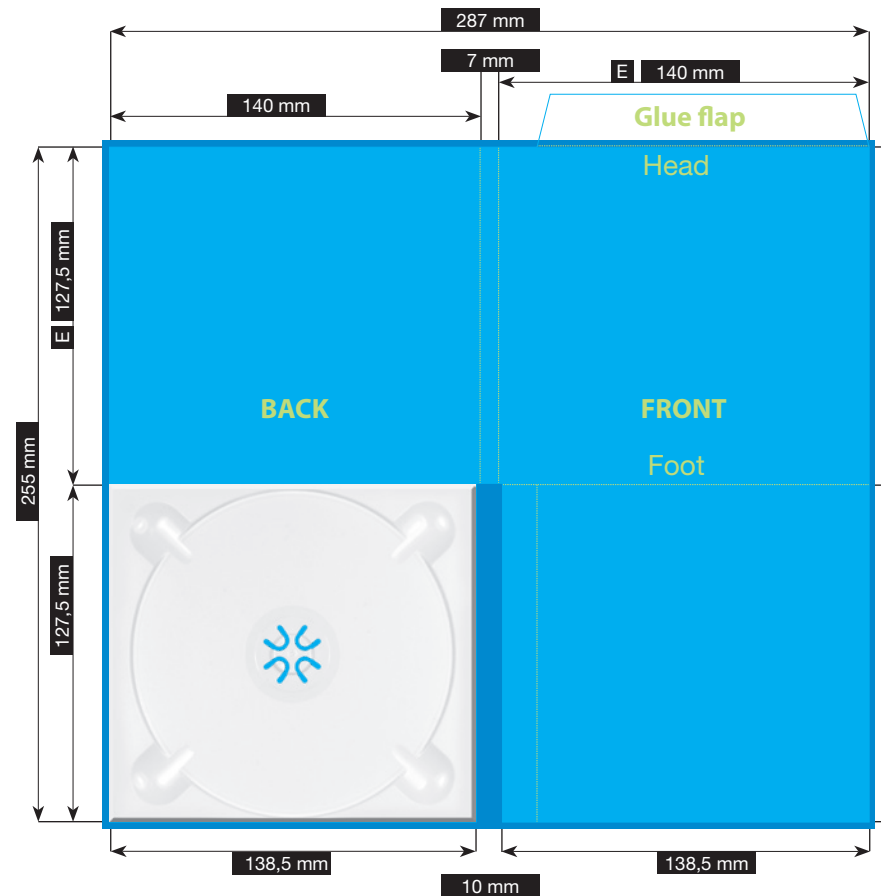

SPECIFICATION

CD-PAC · 4 PAGES

TRAY ON THE RIGHT · POCKET OUTSIDE LEFT OPEN

Please consider the general printing specifications and the general product information.

Formats

Exclusively PDF, JPG, TIFF-Files

File-format/Bleed

Important information such as images and texts which are not intended to be cut off need to be placed 3-4 mm away from the border of the page.
3 mm bleed

Crop marks are not necessary!

Resolution

Images should at least have a resolution of 300 dpi.

Color/Color spectrum

Exclusively CMYK or grayscales

Fonts

Avoid the usage of fonts under 5 pt.
All fonts must be embedded or converted into outlines.

Illustrations are scaled to 35%.

FILE-FORMAT
WITH BLEED
293 x 261 mm

ENDFORMAT (E)
140 x 127,5 mm